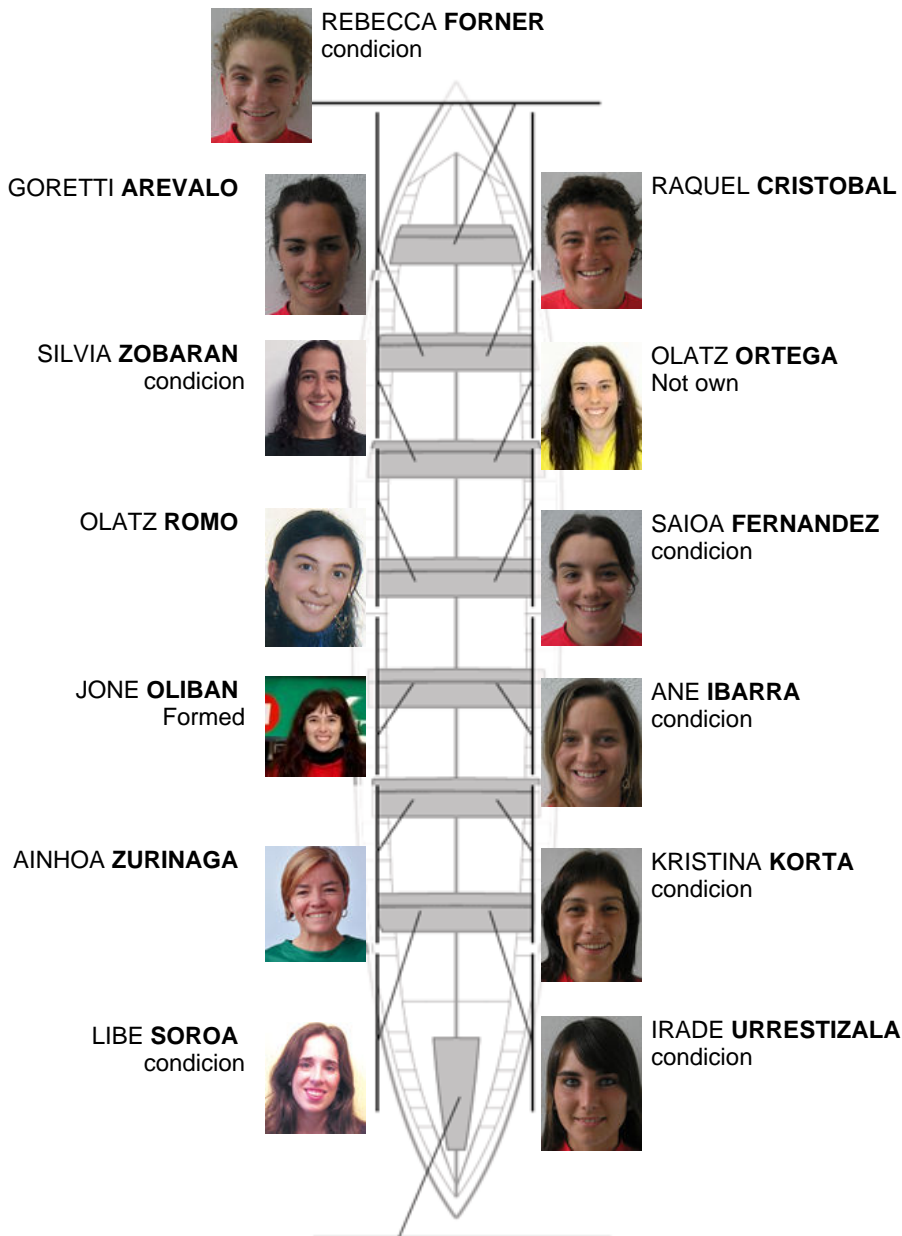

07-17-2010 / **Bandeira Concello Moaña - Scoring**

	Club	Time	Dif.	%	Points
3	BIZKAIA	11:46,40	00:21.45	103.13%	2

Image not found or type unknown

Coach

Image not found or type unknown

Delegate

Firma y sello

Subtitutes

Rower/ skipper
~~OLATZ~~ AMAIA
~~IRIBARRENA~~
 condicion

AMAIA KAREAGA

Formed:1
Own: 12
Not own: 1
