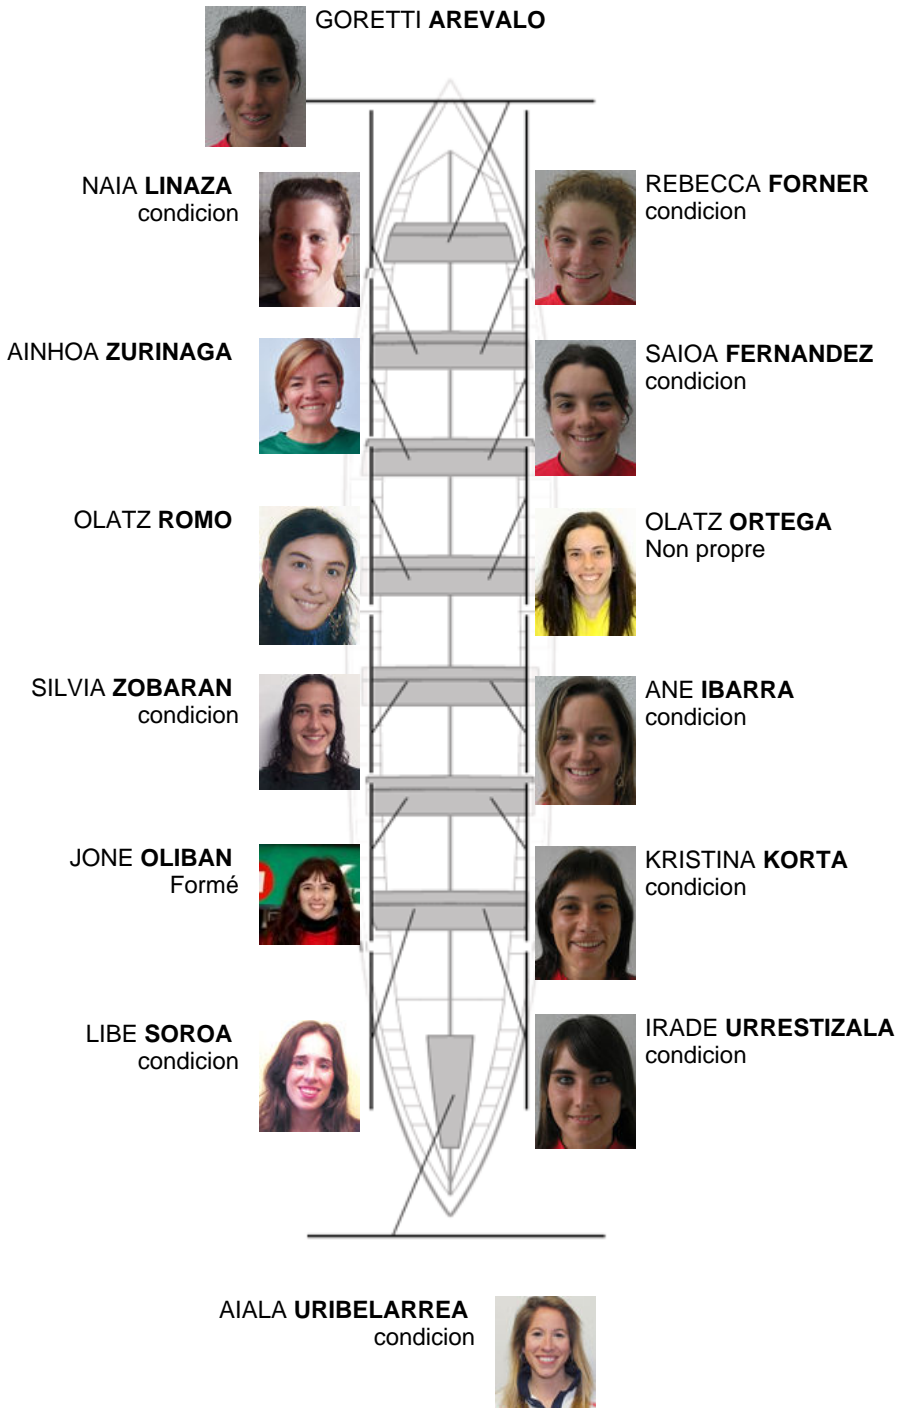

| | Club | Temp | Dif | % | Points |
|---|-------------|-------------|------------|----------|---------------|
| 3 | BIZKAIA | 11:18,02 | 00:18.78 | 102.84% | 2 |

Image not found or type unknown

Coach

Image not found or type unknown

Delegue

Firma y sello

Supleánts

Ratón
RAFAEL
ERRECAL

Formé: 1
Prope: 12
Non prope: 1