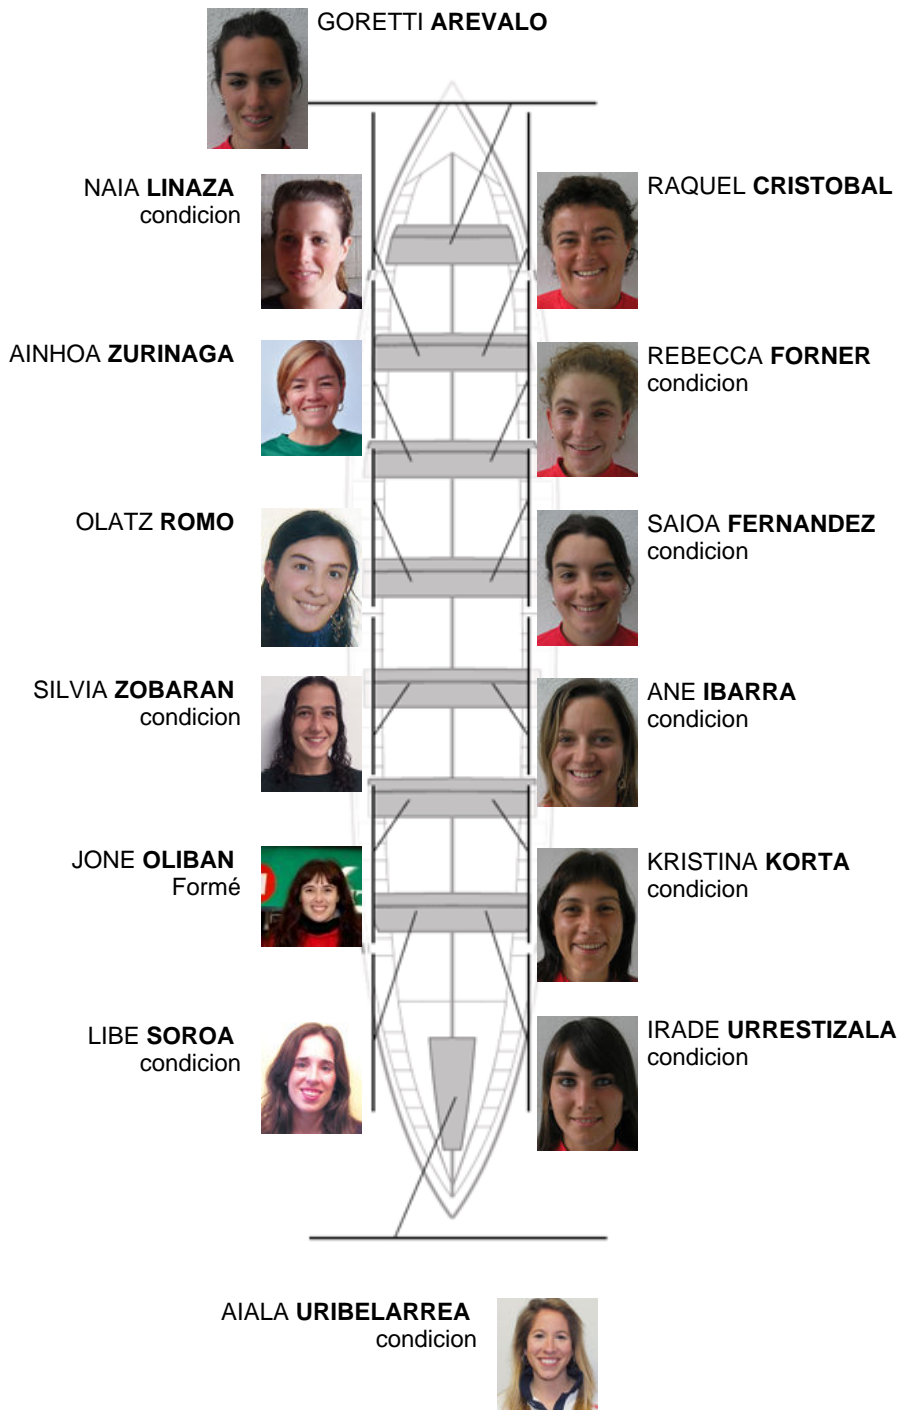

| | Club | Temp | Dif | % | Points |
|---|---------|----------|----------|---------|--------|
| 3 | BIZKAIA | 12:41,67 | 00:22.78 | 103.08% | 2 |

Image not found or type unknown

Coach

Image not found or type unknown

Delegue

Firma y sello

Supleánts

Ratón
MATX
ORREAGA

Non prope

Formé:1

Prope: 13

Non prope: