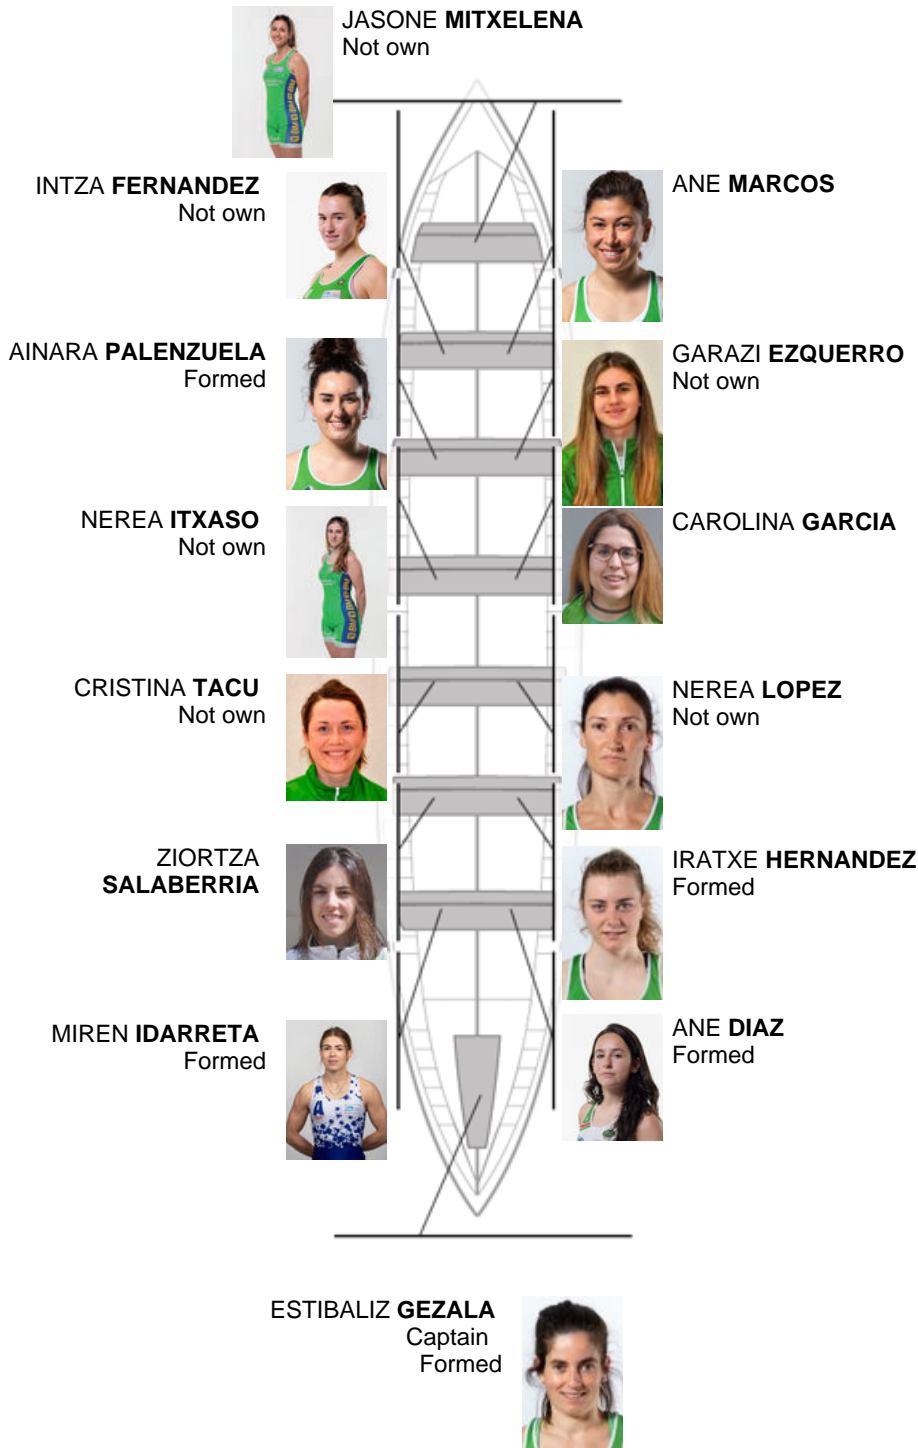

	Club	Time	Dif.	%	Points
4	HONDARRIBIA BERTAKO IGOGAILUAK	11:44,76	00:44.02	106.66%	1

Coach
**IKER
CORTES**

Delegate
ANA
**SUSPERREGI
ELDUAIEN**

Firma y sello

Subtitutes

~~Rolper~~ skipper
~~ESTIBALIZ~~
~~GEZALA~~
~~GEZALA~~
Not used