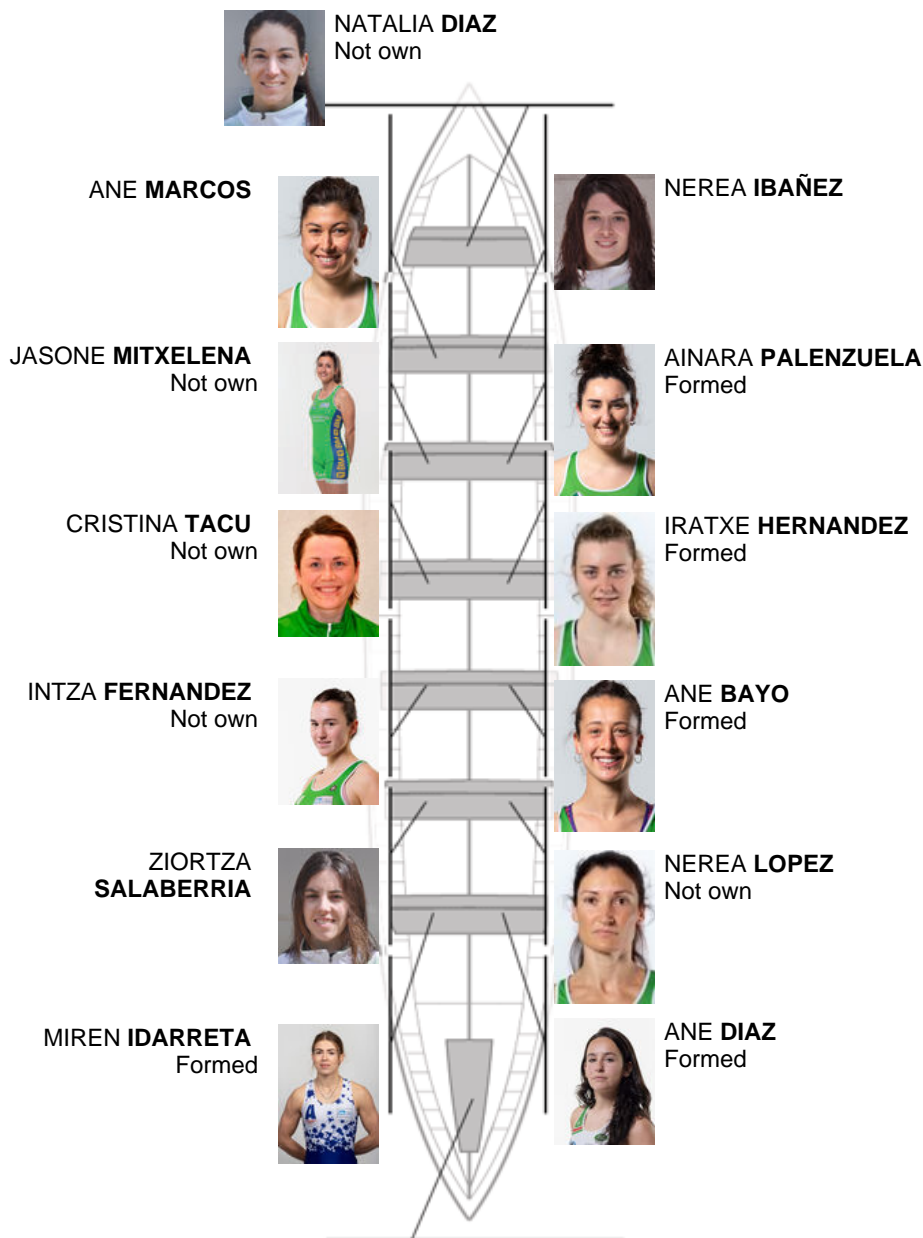

	Club	Time	Dif.	%	Points
4	HONDARRIBIA BERTAKO IGOGAILUAK	11:21,46	00:28.66	104.39%	1

Coach
IKER
CORTES

Delegate
ANA
SUSPERREGI
ELDUAIEN

Firma y sello

Subtitutes

Subtitute skipper
GISELA
GONZALEZ
Not own

Formed:6
Own: 3
Not own: 5

ESTIBALIZ GEZALA
Captain
Formed