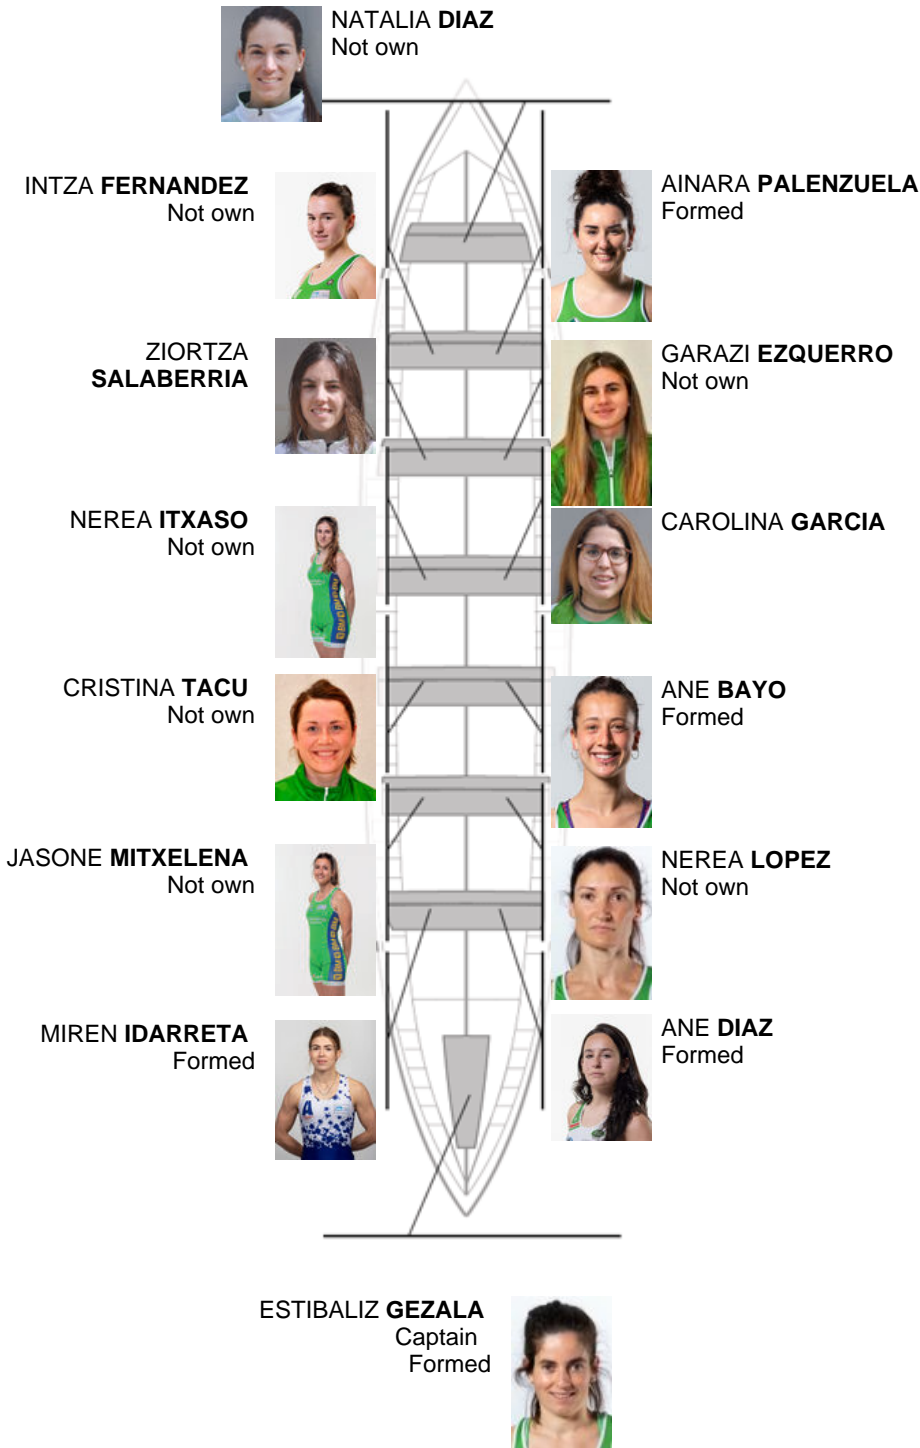

	Club	Time	Dif.	%	Points
2	HONDARRIBIA BERTAKO IGOGAILUAK	12:01,58	00:07.80	101.09%	1

Coach
IKER
CORTES

Delegate
ANA
SUSPERREGI
ELDUAIEN

Firma y sello

Subtitutes

Subtituteskipper
~~XXXXXXXXXX~~
~~XXXXXXXXXX~~
Notmed