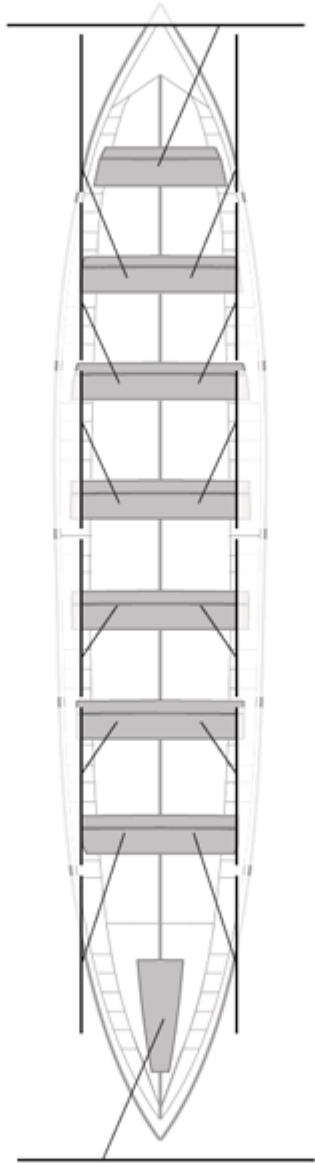

08-02-2009 / **Getxoko Estropaden Ikurriña - Scoring**

| | Club | Time | Dif. | % | Points |
|---|-------------|-------------|-------------|----------|---------------|
| 1 | GALICIA | 11:05,17 | | 100,00% | 4 |

Image not found or type unknown

Coach

Image not found or type unknown

Delegate

Firma y sello

Subtitutes

Formed:

Own: