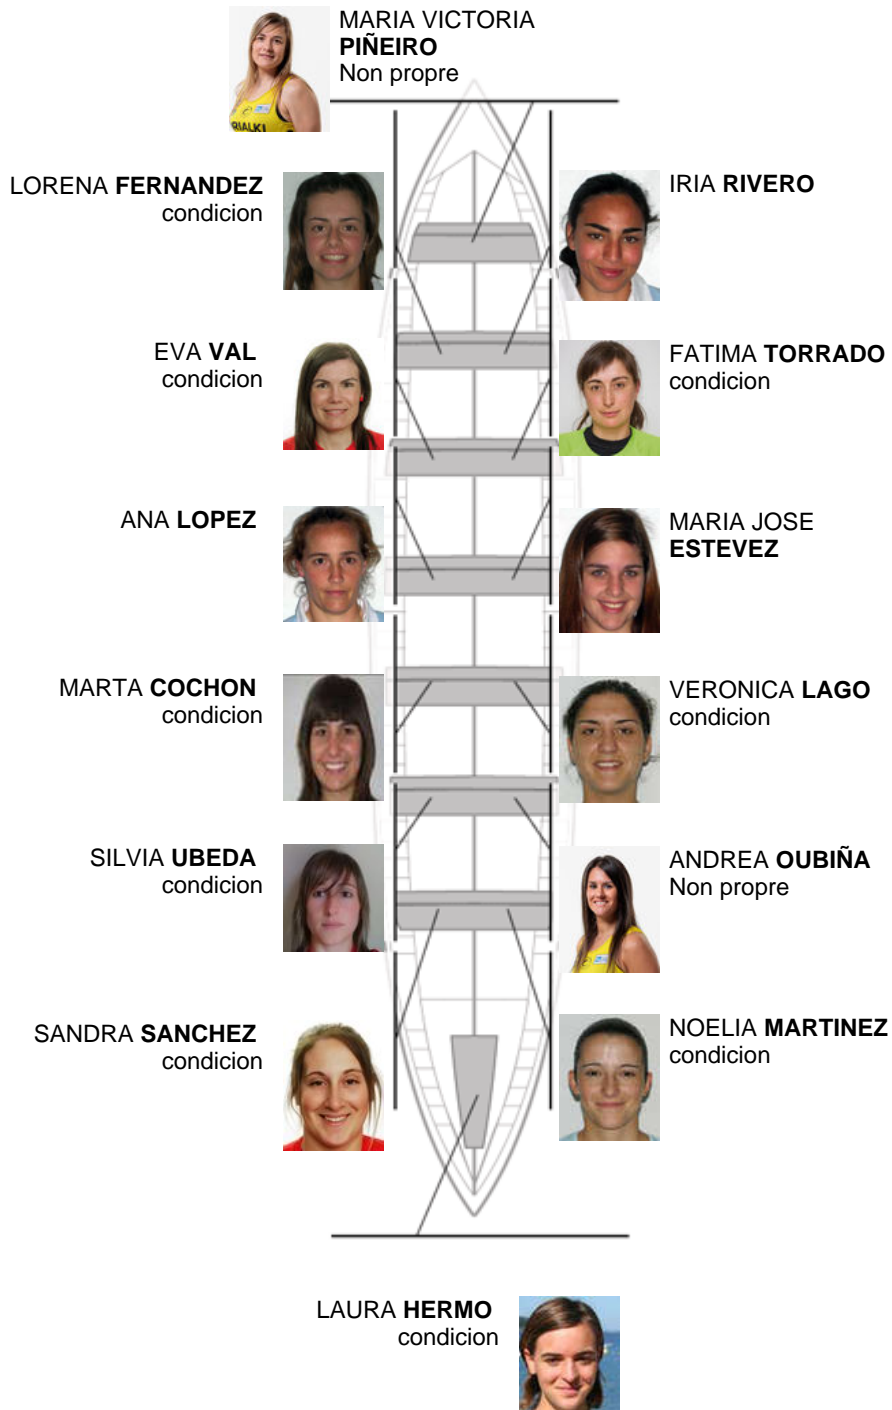

Club	Temp	Dif	%	Points
1	GALICIA	11:08,29		100.00%	4

Image not found or type unknown

Coach

Image not found or type unknown

Delegue

Firma y sello

Supleánts

Rameuse
SERRA SERRA

condicion

Formé:
Prope: 12
Non propre: 2