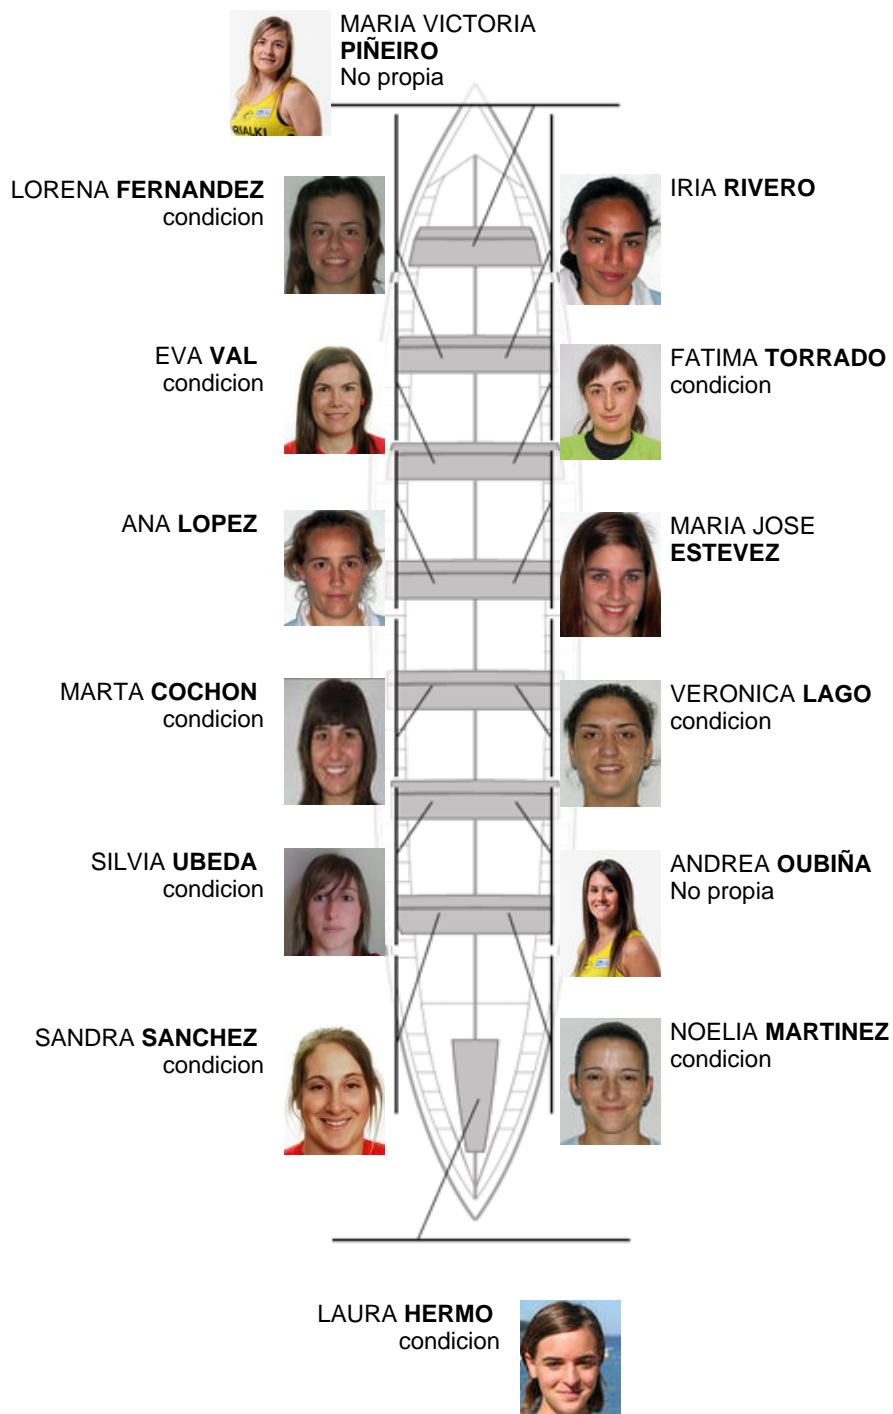

Club	Tempo	A favor	%	Puntos
1	GALICIA	11:08,29		100.00%	4

Image not found or type unknown

Adestrador

Image not found or type unknown

Delegado

Firma e sello

Suplentes

Remeira
~~SILVIA~~
~~UBEDA~~

condicion

Canteiráns:
Propios: 12
Non propio: 2