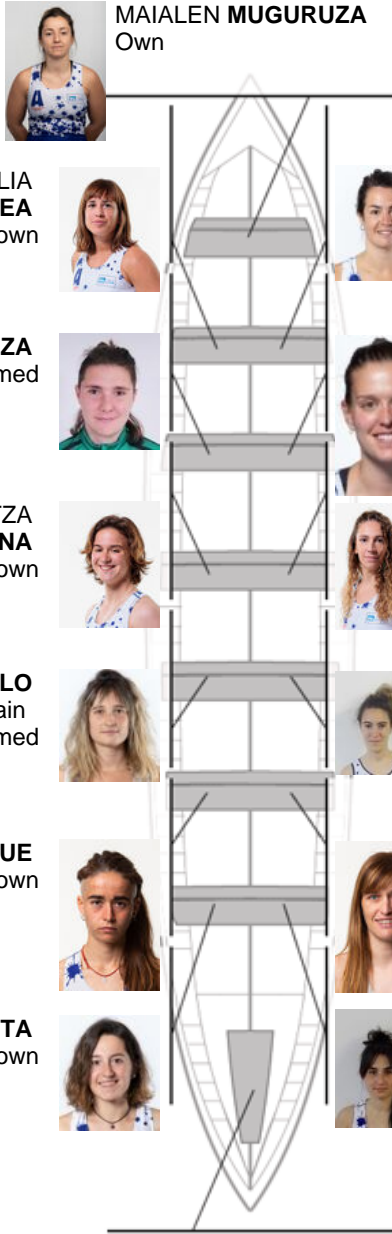

	Club	Time	Dif.	%	Points
3	DONOSTIA ARRAUN LAGUNAK	11:33,06	00:24.80	103.71%	2

Coach
PATXI
OLABE

Delegate
ITZIAR
EGUREN

Firma y sello

Subtitutes

Rower
OSKUNE
OTEIZA
Formed

ANDREA ASTUDILLO
Not own

Formed:6
Own: 1
Not own: 7