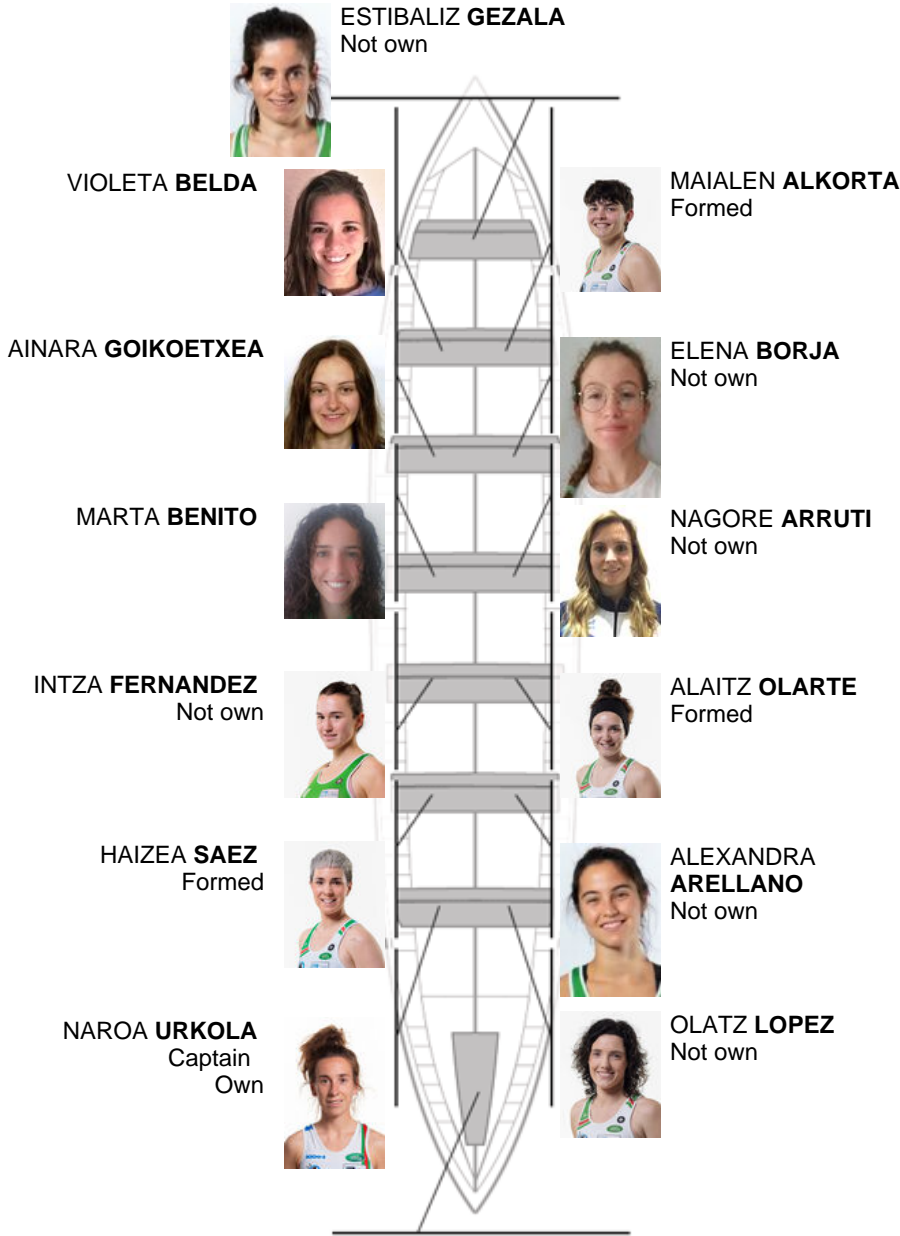

07-09-2017 / VI. Euskotren Bandera - Scoring

	Club	Time	Dif.	%	Points
8	NORTINDAL DONOSTIARRA	13:50,62	02:01.98	117.21%	7

Coach
BORJA
MENA SALSAMENDI

Delegate
ALEXANDER
ALBA VALDES

Firma y sello

Subtitutes

Rower
~~BARNEZ~~
~~SEBASTIAN~~
PFEFFERKORN
Not own

ERIKA GONZALEZ
Not own

Formed:3
Own: 4
Not own: 7