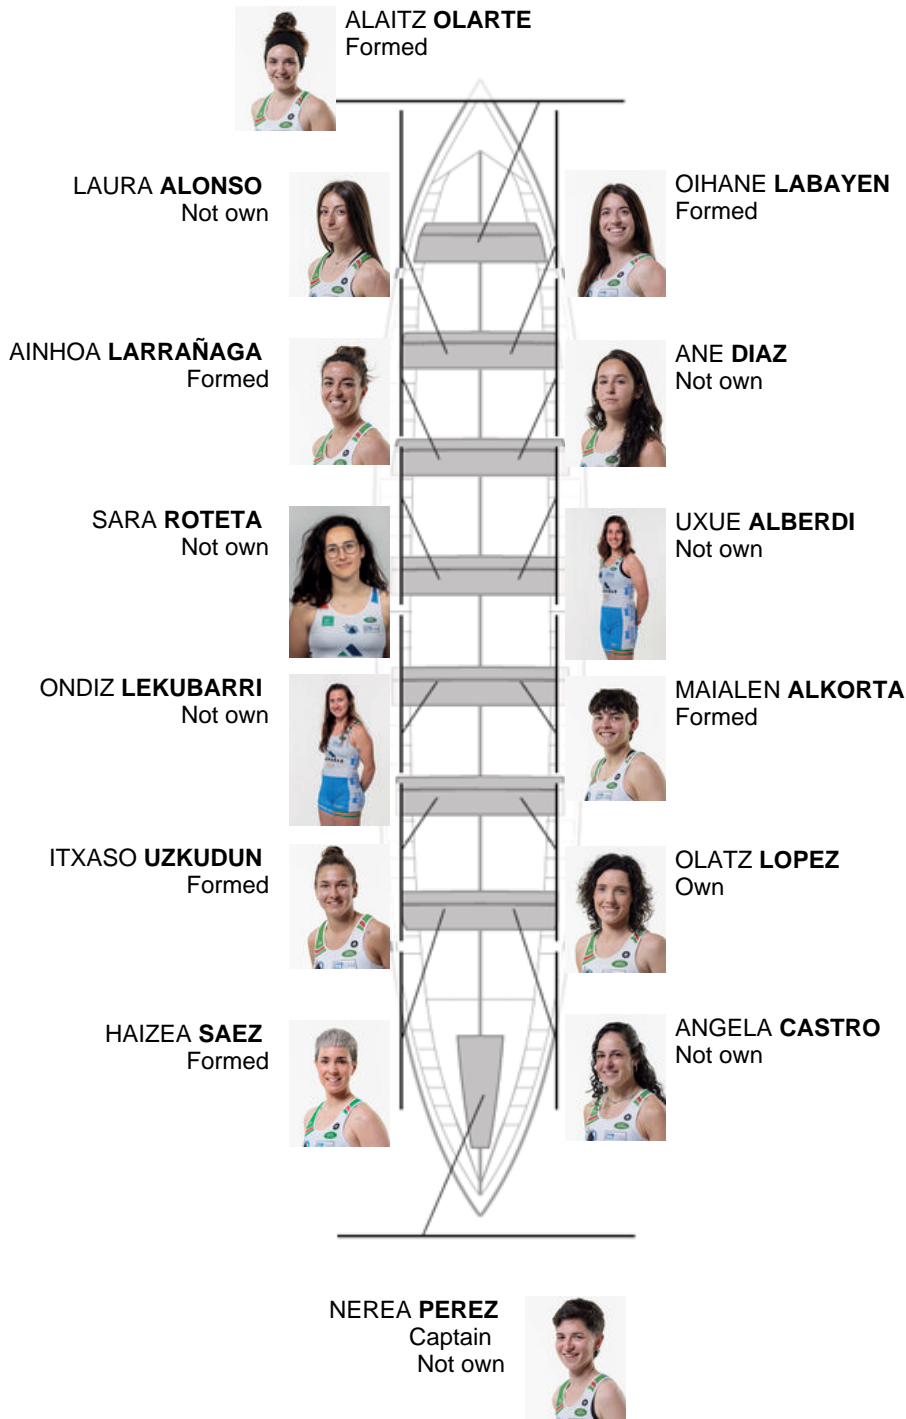

	Club	Time	Dif.	%	Points
4	NORTINDAL DONOSTIARRA	11:11,18	00:14.68	102.23%	1

Coach  
RUFO  
URTIZBEREA

Delegate  
MIREN  
ANTIA HERAS

Firma y sello

Subtitutes

Blipper  
MIREN  
ANTIA HERAS  
Not own

Formed:6  
Own: 1  
Not own: 7