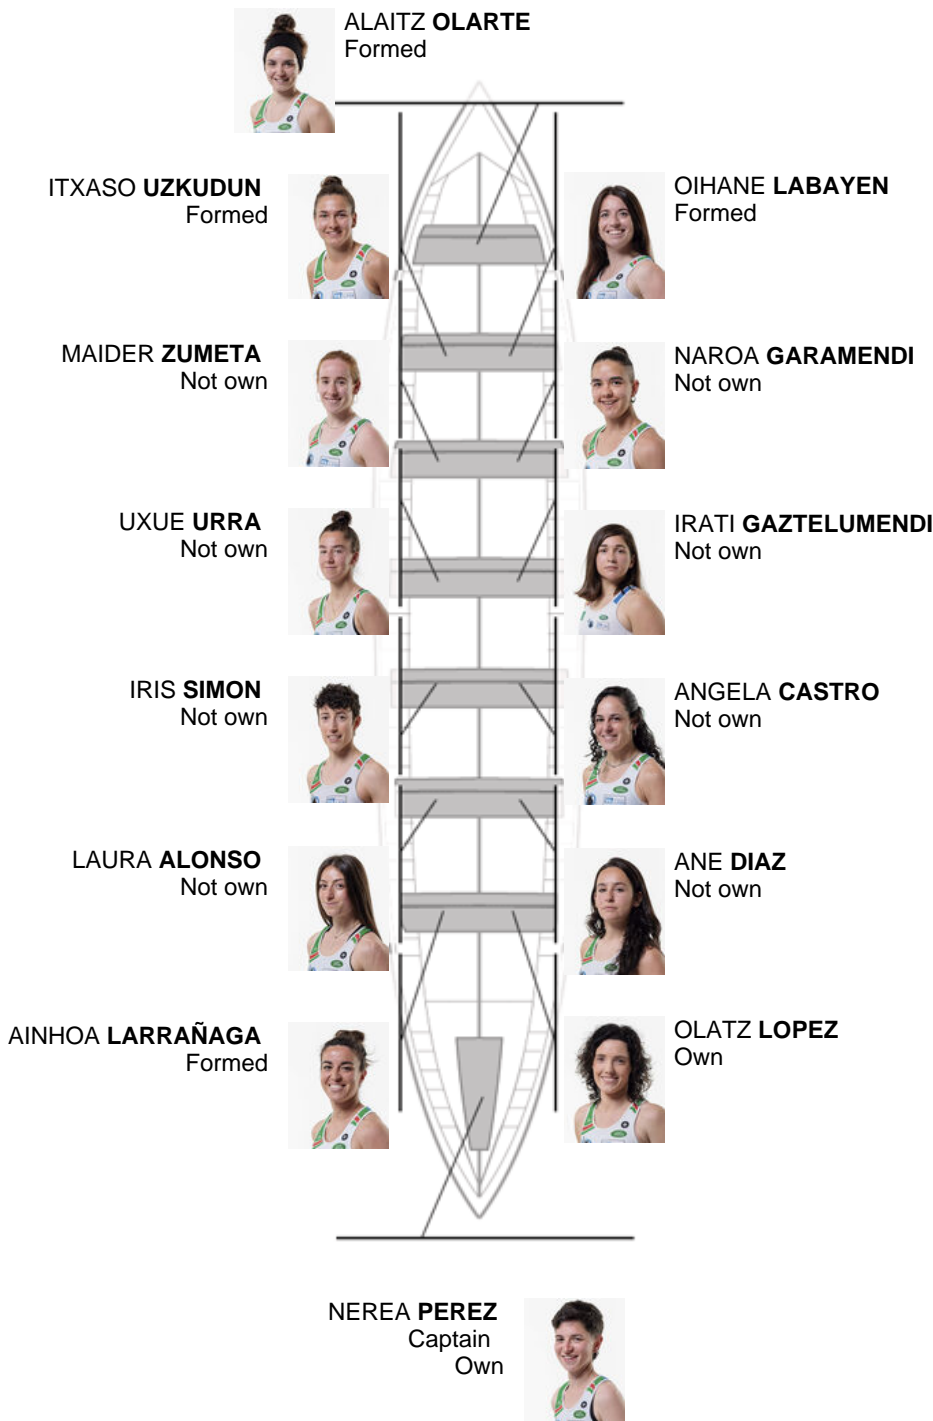

	Club	Time	Dif.	%	Points
2	NORTINDAL DONOSTIARRA	10:52,78	00:15.42	102.41%	7

Coach
RUFO
URTIZBEREA

Delegate
NAROA
URKOLA

Firma y sello

Subtitutes

Rower/ skipper
NIREA
MARZOÑO
Row coach

Formed:4
Own: 2
Not own: 8