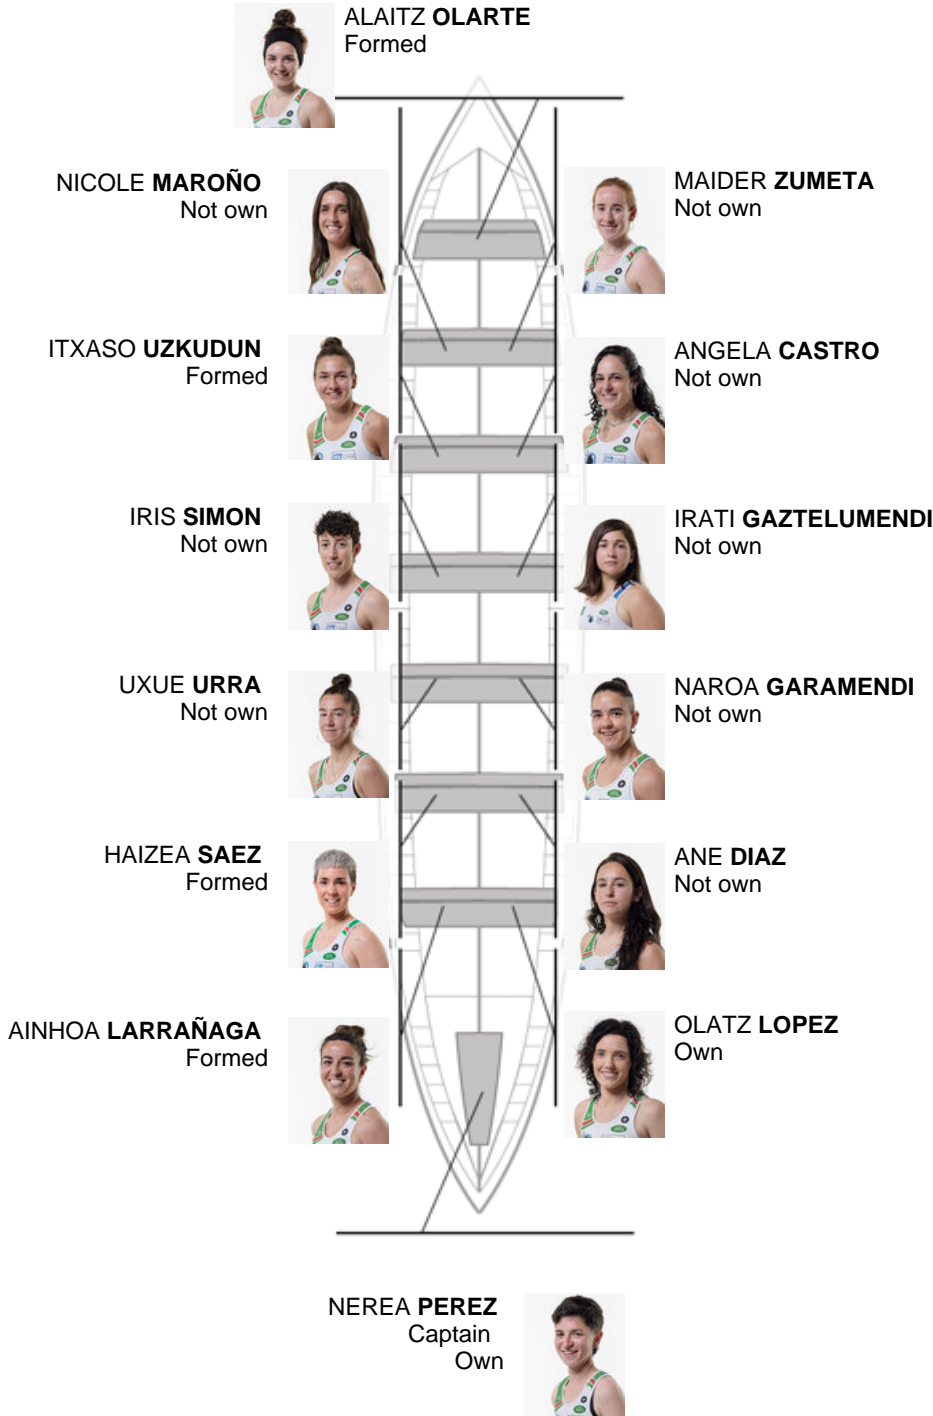

	Club	Time	Dif.	%	Points
5	NORTINDAL DONOSTIARRA	11:28,36	00:19.10	102.85%	4

Coach
RUFO
URTIZBEREA

Delegate
NAROA
URKOLA

Firma y sello

Subtitutes

Rower
MAHANEN
LABOREN
 Formed

Formed:4
Own: 2
Not own: 8