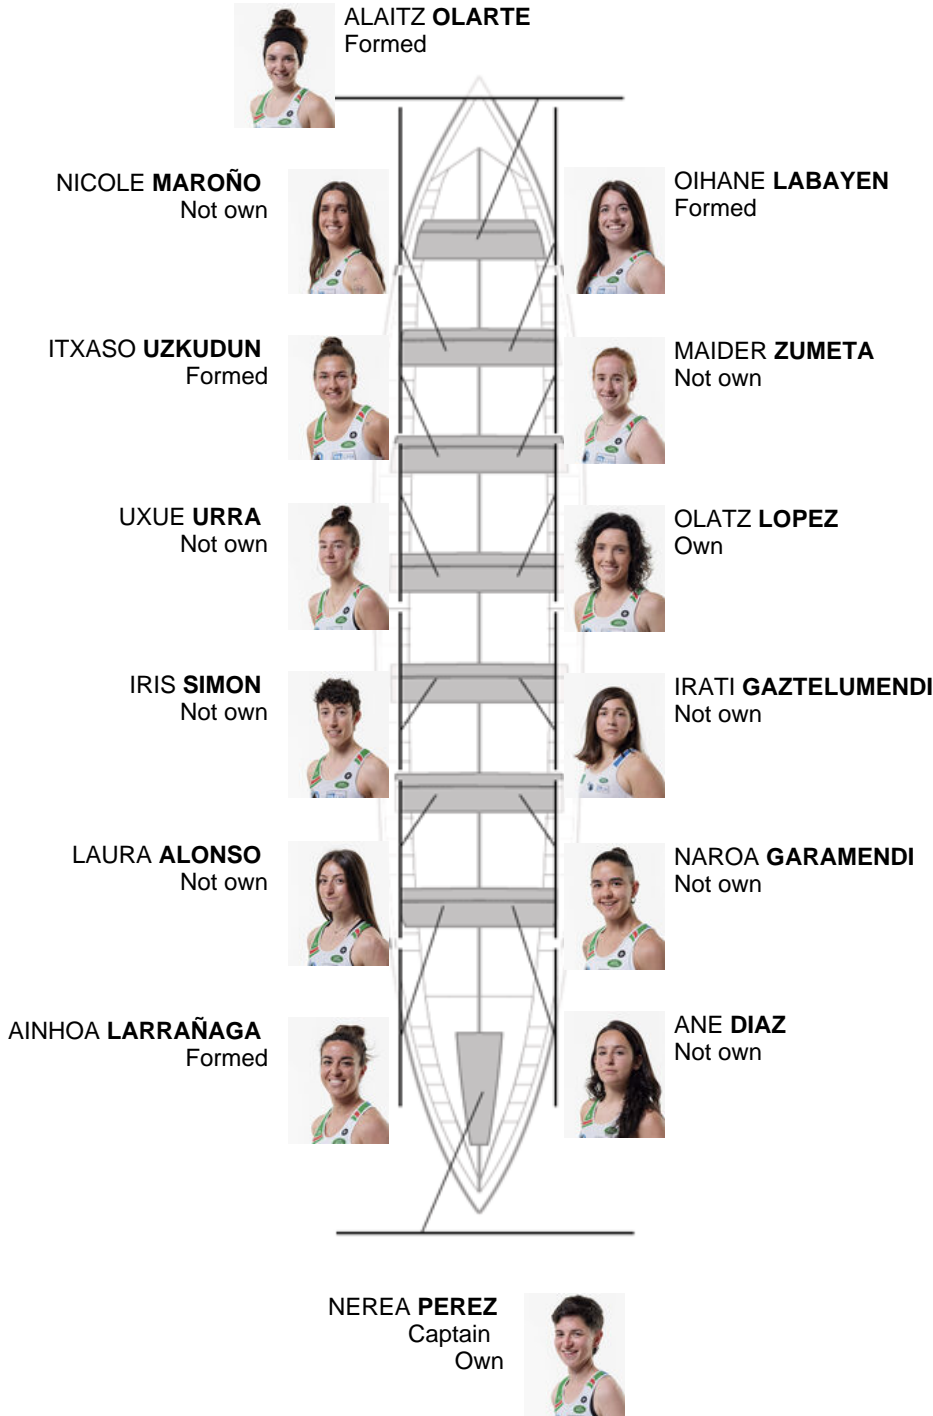

08-10-2024 / XVI Txingudiko Bandera / Balfego Sari Nagusia - Scoring

	Club	Time	Dif.	%	Points
2	NORTINDAL DONOSTIARRA	11:12,32	00:14.52	102.20%	7

Coach
RUFO
URTIZBEREA

Delegate
NAROA
URKOLA

Firma y sello

Subtitutes

Rower
ANIZELIA
SABZRO
Not own

Formed:4
Own: 2
Not own: 8