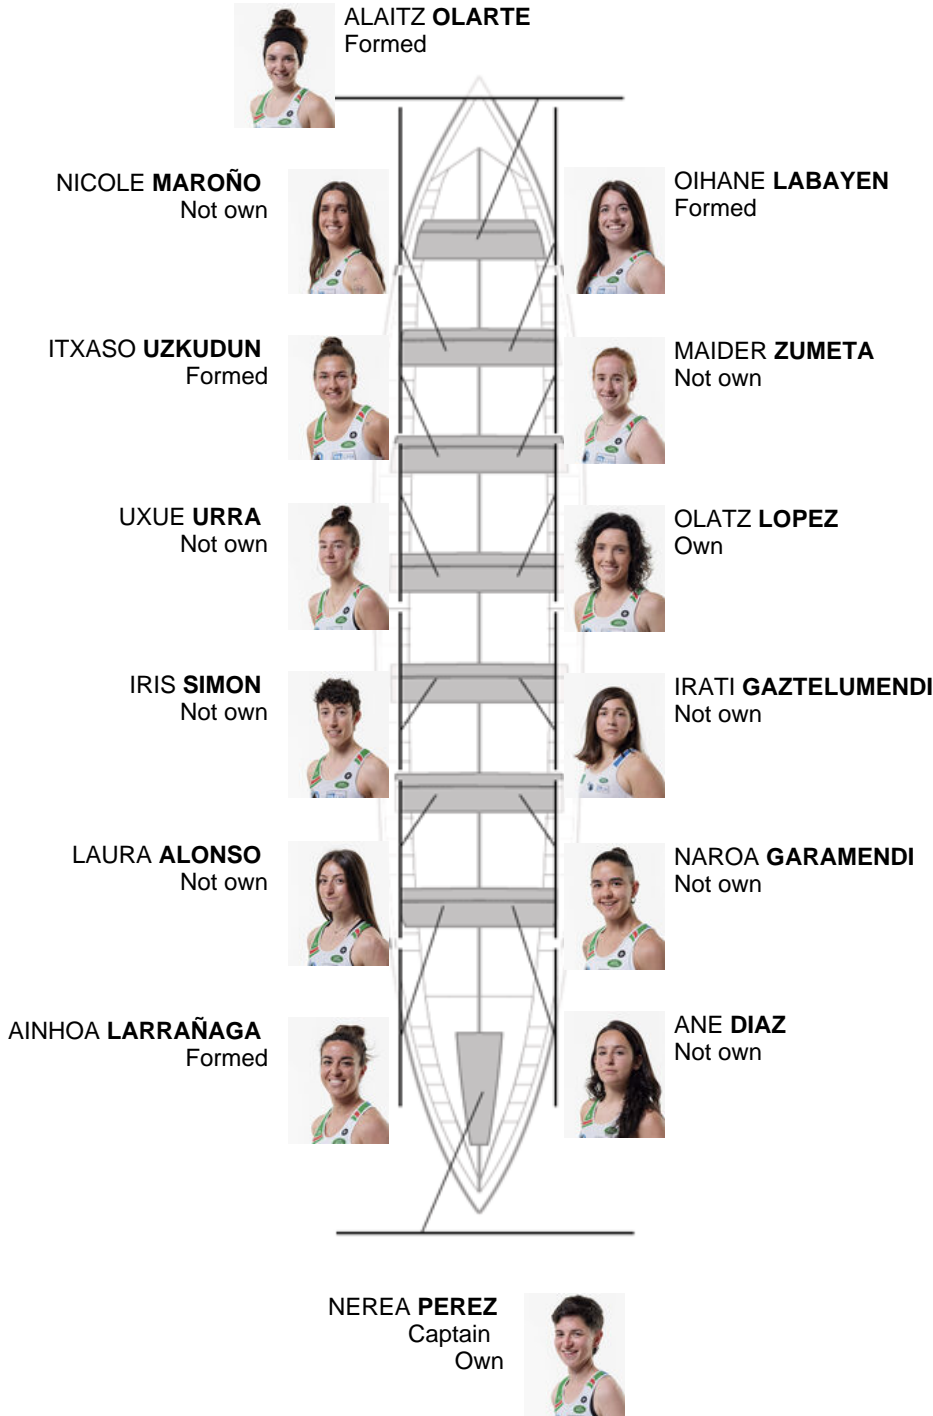

08-10-2024 / XVI Txingudiko Bandera / Balfego Sari Nagusia - Scoring

	Club	Time	Dif.	%	Points
2	NORTINDAL DONOSTIARRA	11:12,32	00:14.52	102.20%	7

Coach
RUFO
URTIZBEREA

Delegate
NAROA
URKOLA

Firma y sello

Subtitutes

Rower
ANIZELA
SABZRO
Not own

Formed:4
Own: 2
Not own: 8