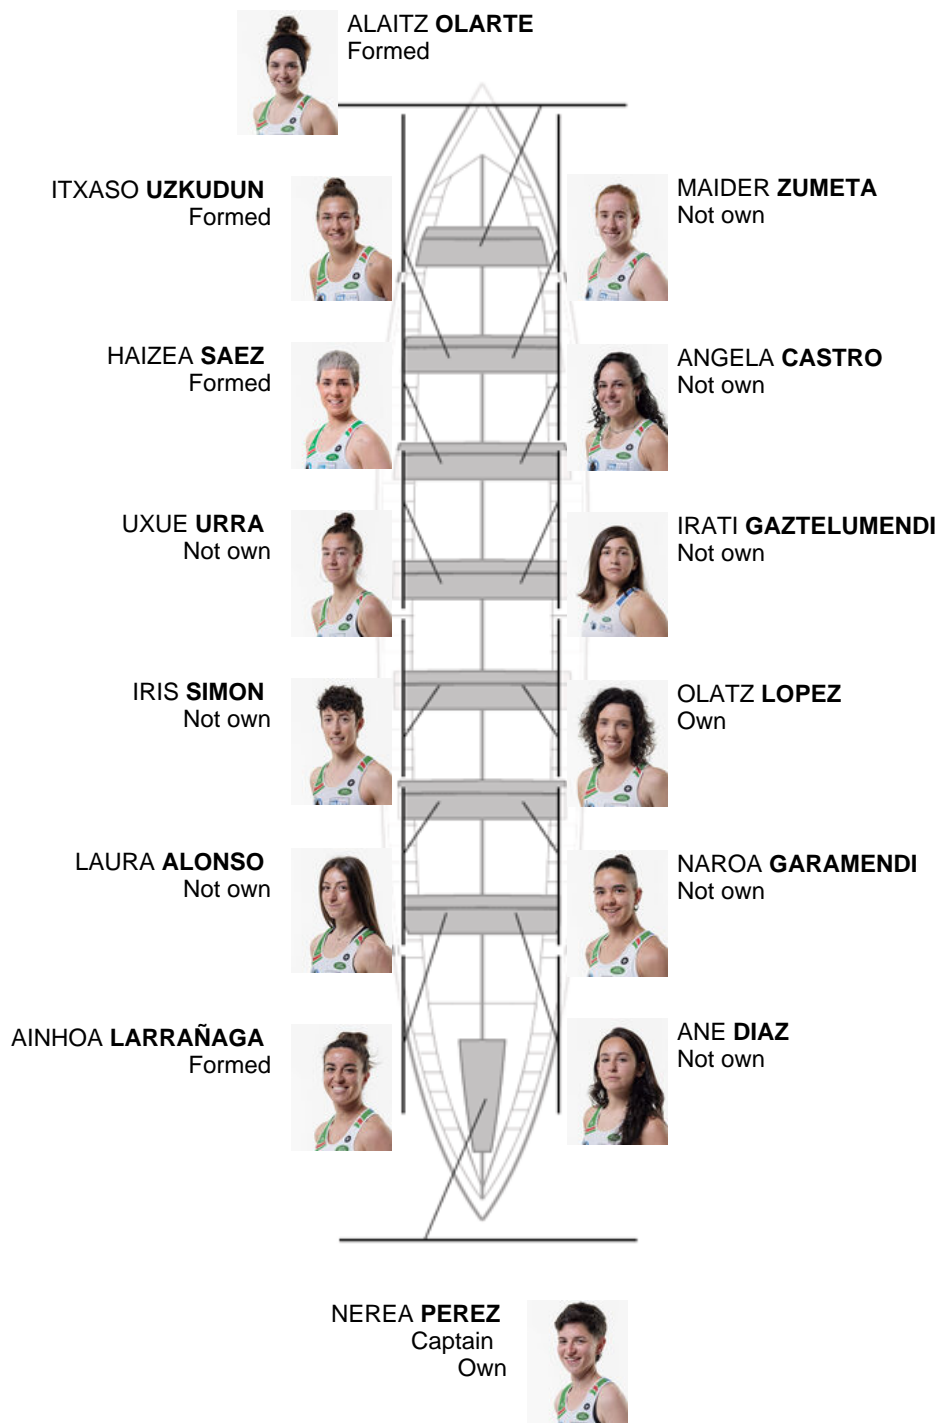

	Club	Time	Dif.	%	Points
3	NORTINDAL DONOSTIARRA	11:20,58	00:05.54	100.82%	6

Coach
RUFO
URTIZBEREA

Delegate
NAROA
URKOLA

Firma y sello

Subtitutes

Rower/ skipper
NIBONE
MABROÑEN
Flotroch

Formed: 4
Own: 2
Not own: 8