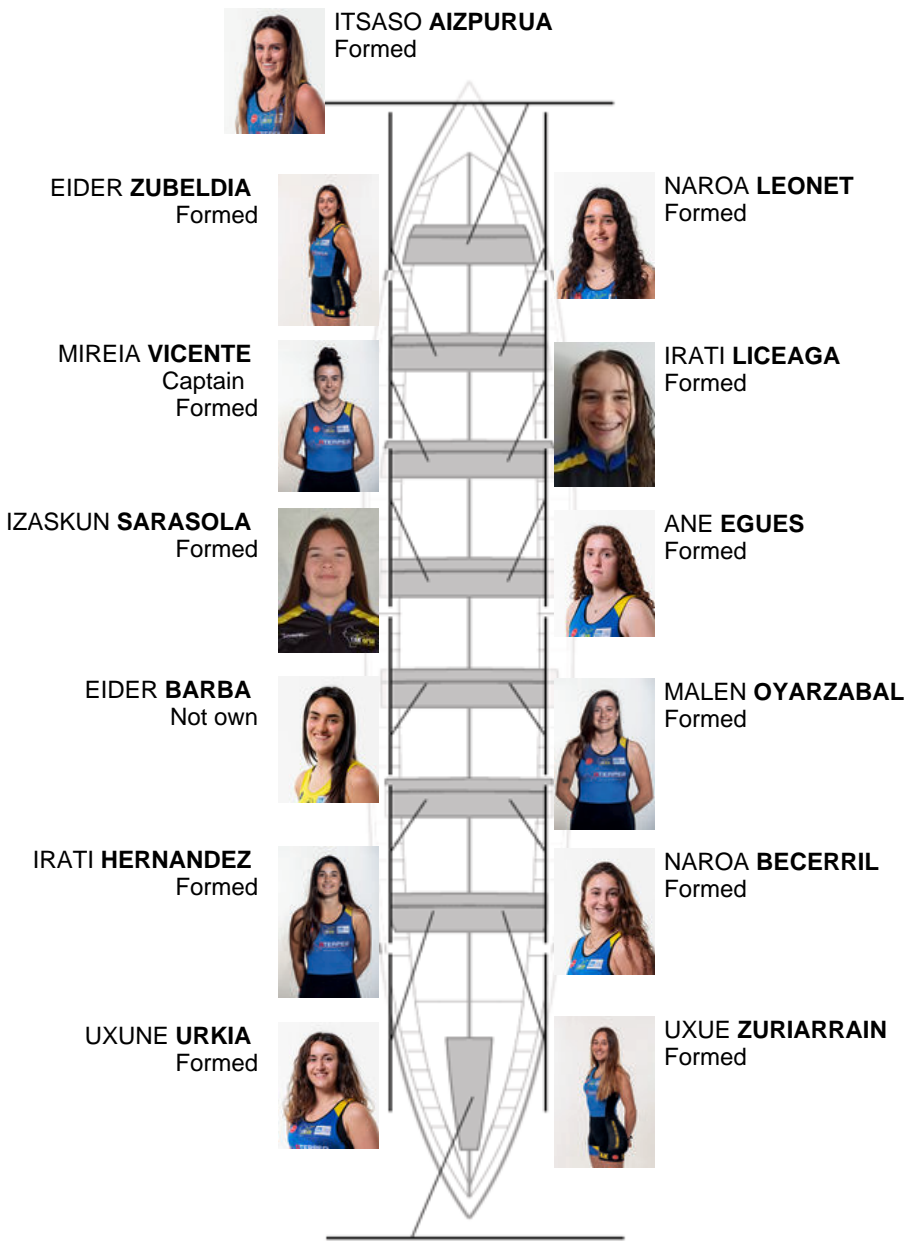

	Club	Time	Dif.	%	Points
2	TOLOSALDEA ARRAUN KLUBA	11:37,82	00:01.46	100.20%	3

Coach
FRANCESCO
IRASTORZA

Delegate
AITOR
OYARZABAL
ITURRIOZ

Firma y sello

Subtitutes

~~Ripper~~
~~AITOR OYARZABAL~~
~~AITOR OYARZABAL~~
Not used

Formed:13
Own:
Not own: 1

AIORA SOROZABAL
Formed