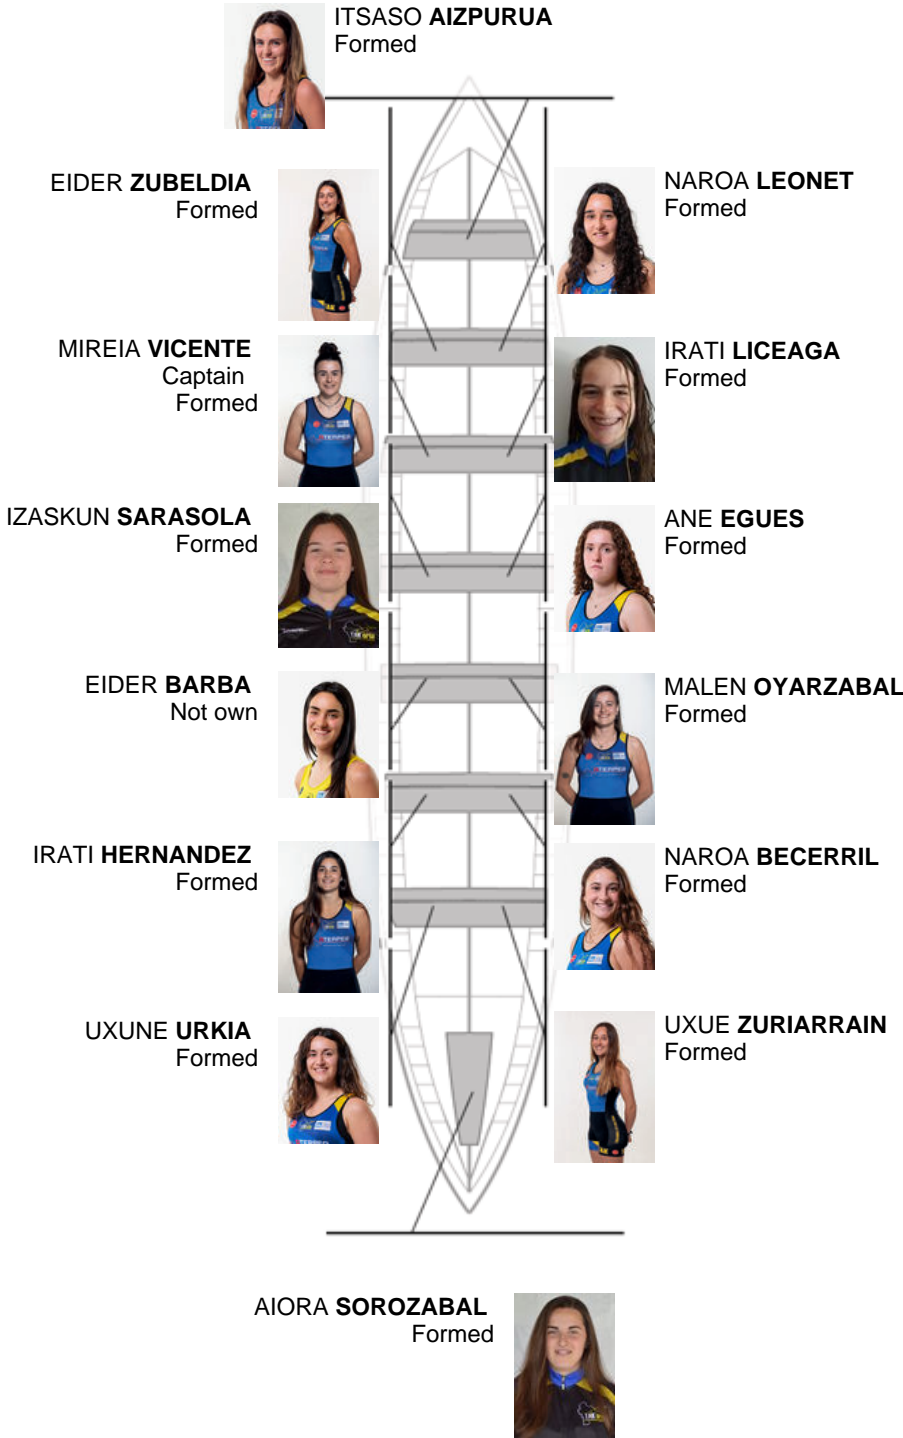

| | Club | Time | Dif. | % | Points |
|---|-------------------------|----------|----------|---------|--------|
| 3 | TOLOSALDEA ARRAUN KLUBA | 10:47,20 | 00:17.16 | 102.72% | 5 |

Coach
FRANCESCO
IRASTORZA

Delegate
AITOR
OYARZABAL
ITURRIOZ

Firma y sello

Subtitutes

~~Ripper~~
~~AURORA BARRAL~~
~~AURORA BARRAL~~
Not used

Formed:13
Own:
Not own: 1