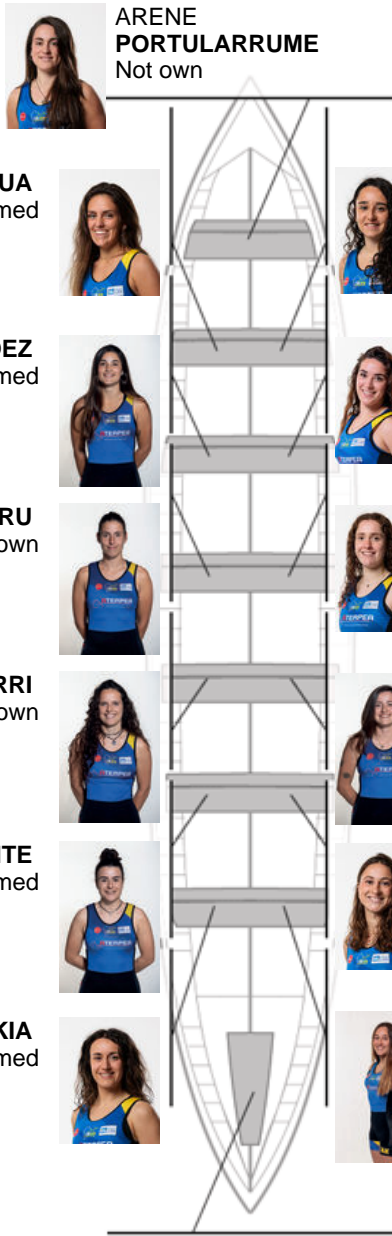

	Club	Time	Dif.	%	Points
4	TOLOSALDEA ARRAUN KLUBA	11:15,16	00:14.90	102.25%	1

Coach  
RAMÓN  
EROSTARBE

Delegate  
AITOR  
OYARZABAL  
ITURRIOZ

Firma y sello

Subtitutes

Blipper  
~~ADRIANA~~  
~~BARCELONA~~  
Notmed

ARENE  
PORTULARRUME  
Not own

ITSASO AIZPURUA  
Formed

NAROA LEONET  
Formed

IRATI HERNANDEZ  
Formed

ARENE LACOSTE  
Not own

ITXASO ARANBURU  
Not own

ANE EGUES  
Formed

IRATI GURUTXARRI  
Not own