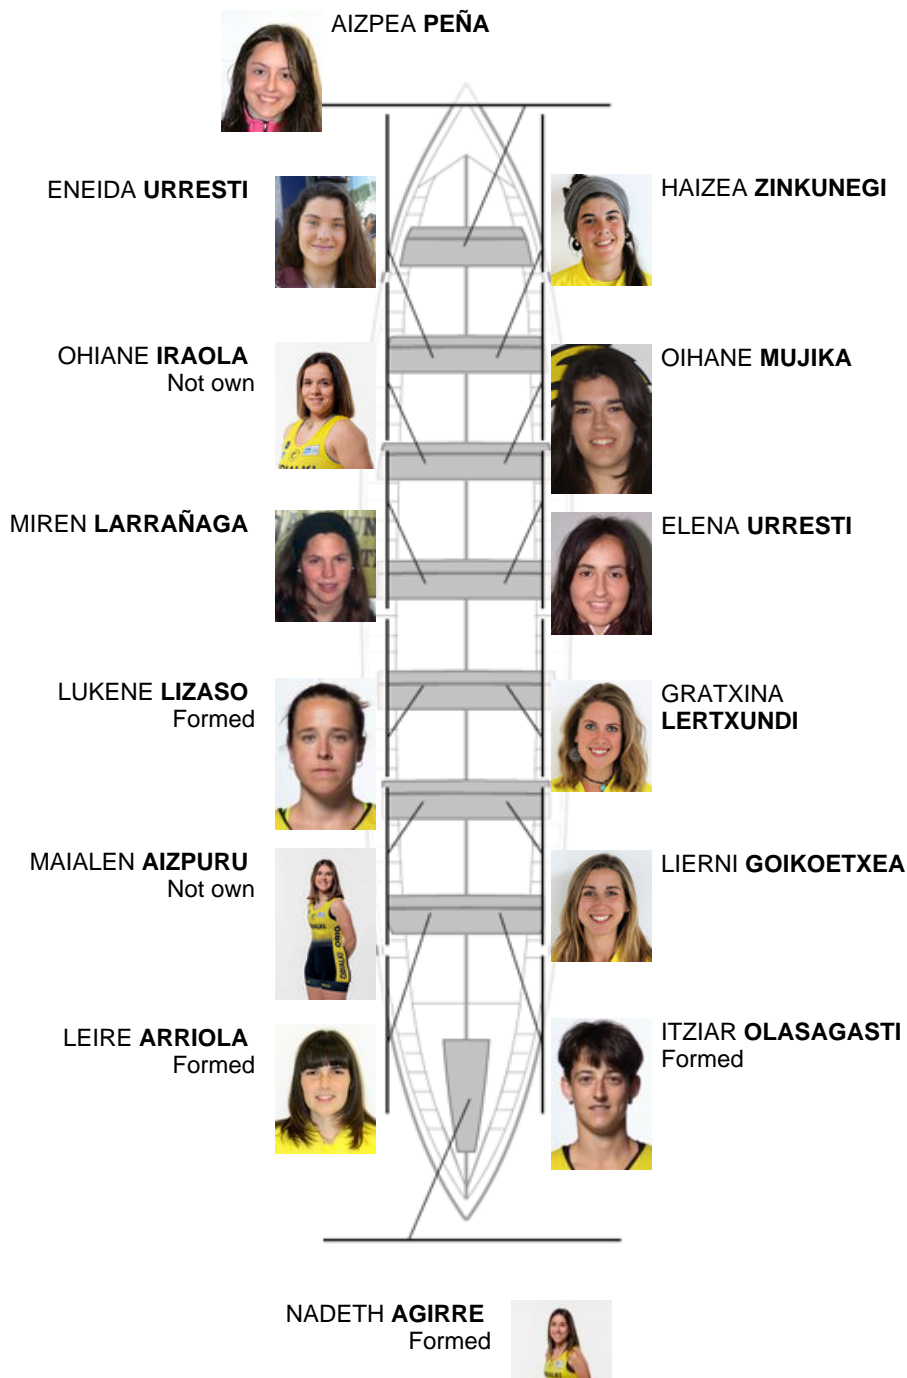

	Club	Time	Dif.	%	Points
4	ORIO ORIALKI	11:26,56	00:25.50	103.85%	5

Coach
KLAUDIO
ETXEBERRIA

Delegate
IÑAKI
AROSTEGI
MURGIONDO

Firma y sello

Subtitutes

Rower
~~ENEIDA URRESTI~~
~~ENEIDA URRESTI~~

Not own

Formed:4
Own: 8
Not own: 2