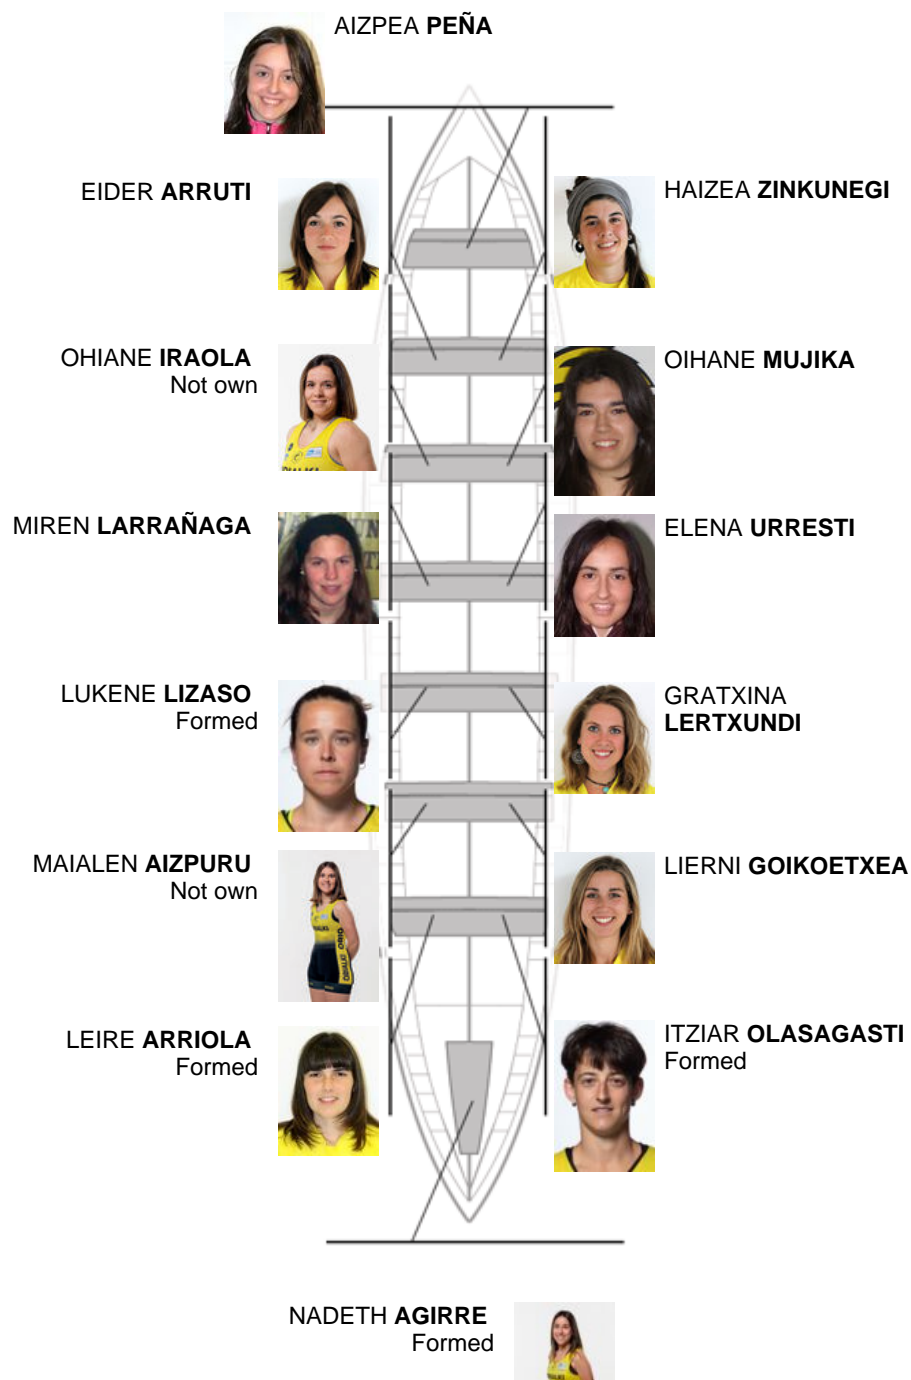

07-21-2013 / Orio Kanpina Bandera - Scoring

	Club	Time	Dif.	%	Points
4	ORIO ORIALKI	11:32,74	00:30.80	104.65%	1

Firma y sello

Subtitutes

Not own

Formed:4
Own: 8
Not own: 2