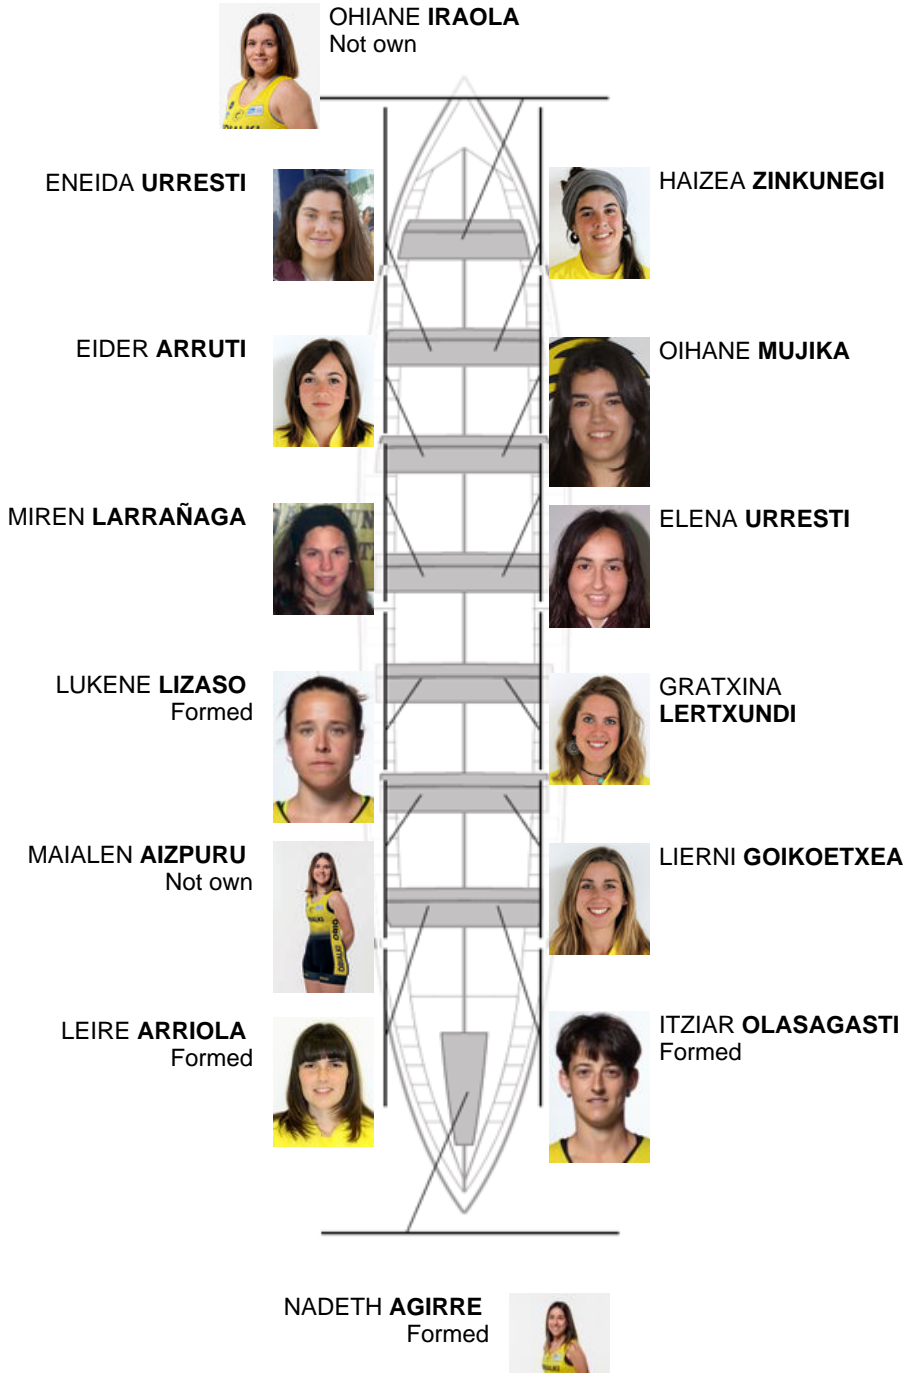

| | Club | Time | Dif. | % | Points |
|---|--------------|----------|----------|---------|--------|
| 3 | ORIO ORIALKI | 11:23,70 | 00:32.66 | 105.01% | 2 |

Coach
KLAUDIO
ETXEBERRIA

Delegate
IÑAKI
AROSTEGI
MURGIONDO

Firma y sello

Subtitutes

Rower
~~ENEIDA URRESTI~~
~~ENEIDA URRESTI~~

Not own

Formed:4
Own: 8
Not own: 2