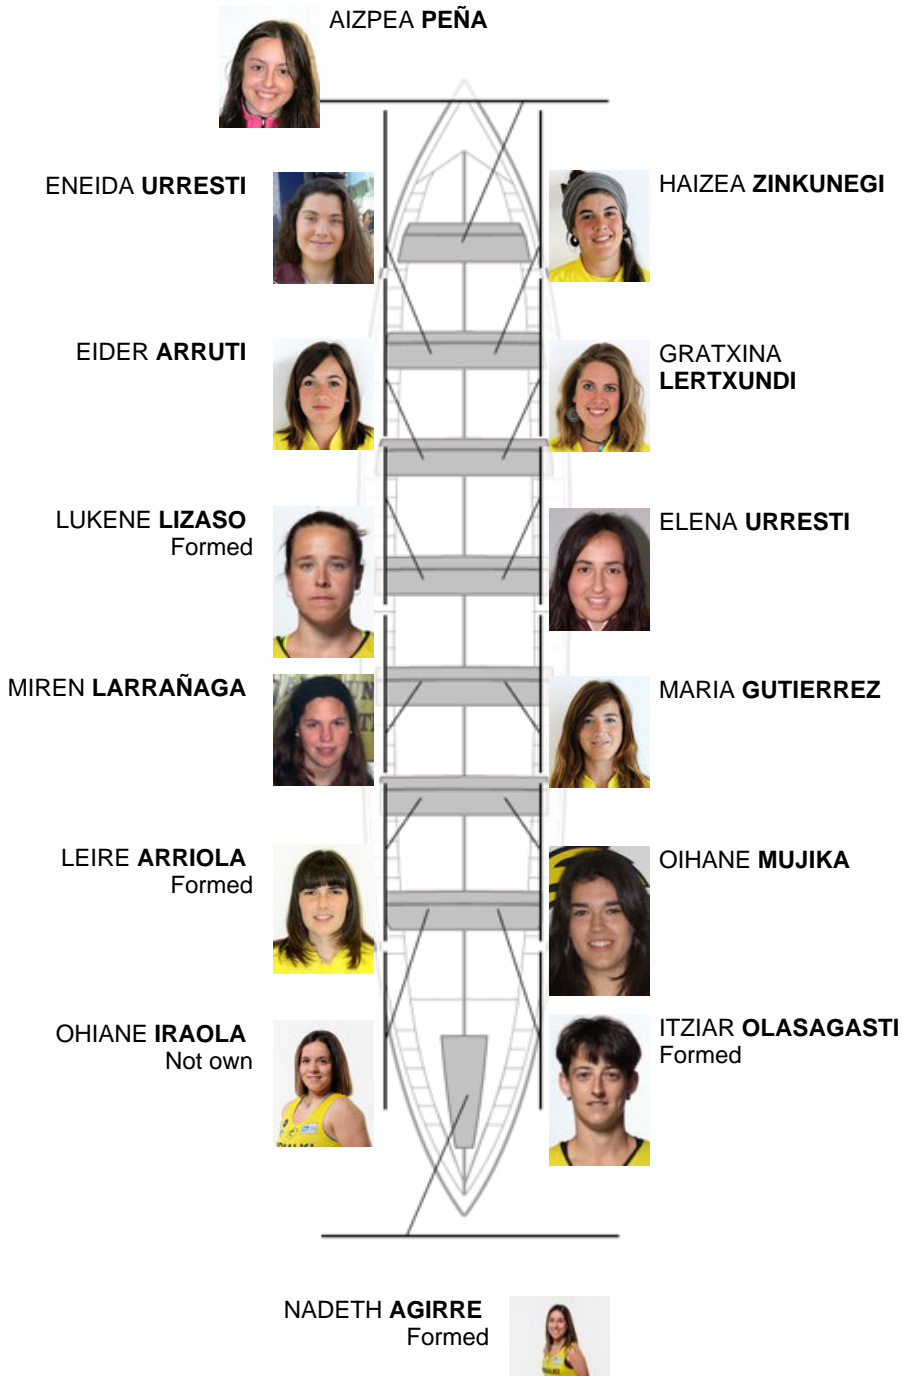

	Club	Time	Dif.	%	Points
4	ORIO ORIALKI	11:59,06	00:48.40	107.21%	1

Coach
KLAUDIO
ETXEBERRIA

Delegate
IÑAKI
AROSTEGI
MURGIONDO

Firma y sello

Subtitutes

Rower
~~MIKEL~~
~~PEÑA~~
Not own

Formed:4
Own: 9
Not own: 1