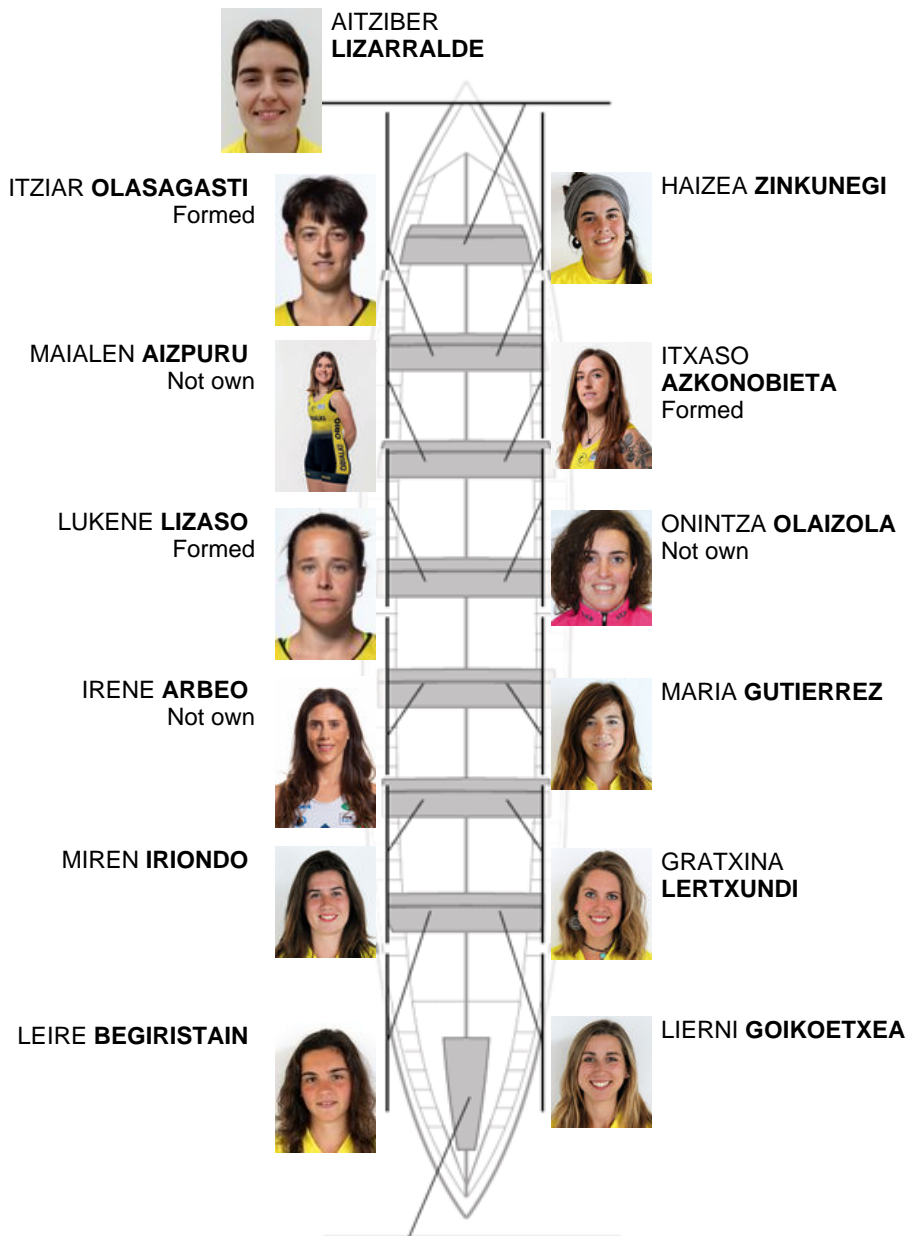

07-18-2015 / III. Orio Kanpina Bandera - Scoring

	Club	Time	Dif.	%	Points
4	ORIO ORIALKI	10:36,84	00:08.82	101.40%	1

Coach  
KLAUDIO  
ETXEBERRIA

Delegate  
IÑAKI  
AROSTEGI  
MURGIONDO

Firma y sello

Subtitutes

Ripper  
~~MAIALEN AIZPURU~~  
~~LEIRE BEGIRISTAIN~~  
SEGURA  
Ownmed  
Formed

NADETH AGIRRE  
Captain  
Formed

Formed:4  
Own: 7  
Not own: 3