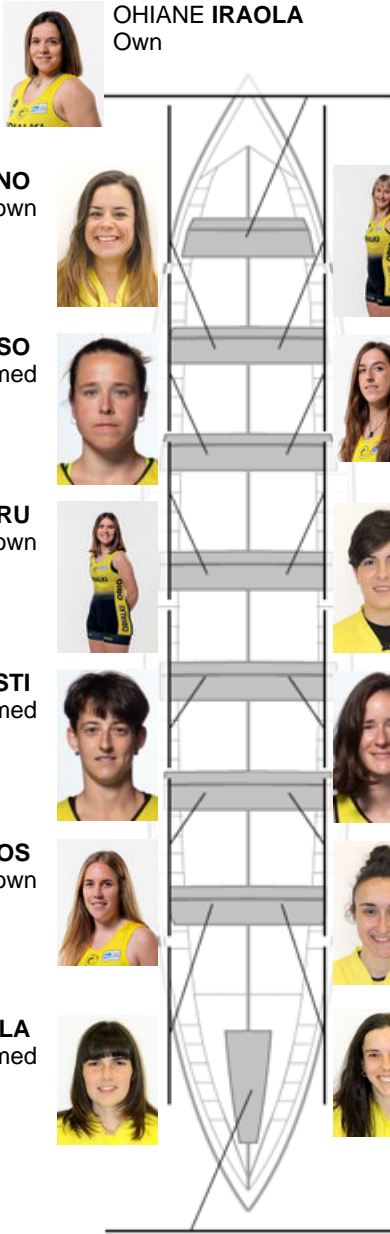

	Club	Time	Dif.	%	Points
2	ORIO ORIALKI	10:50,14	00:06.70	101.04%	3

Image not found or type unknown

Coach

Image not found or type unknown

Delegate

Firma y sello

**Subtitutes**

Ripper  
~~ORIALKI~~  
~~ORIALKI~~ GABIRIA  
 Notmed

**OHIANE IRAOLA**  
Own

**EDURNE MORENO**  
Not own

**LEYRE GARATE**  
Not own

**LUKENE LIZASO**  
Formed

**ITXASO AZKONBIETA**  
Formed

**MAIALEN AIZPURU**  
Not own

**MYRIAM AIZPURUA**

**ITZIAR OLASAGASTI**  
Formed