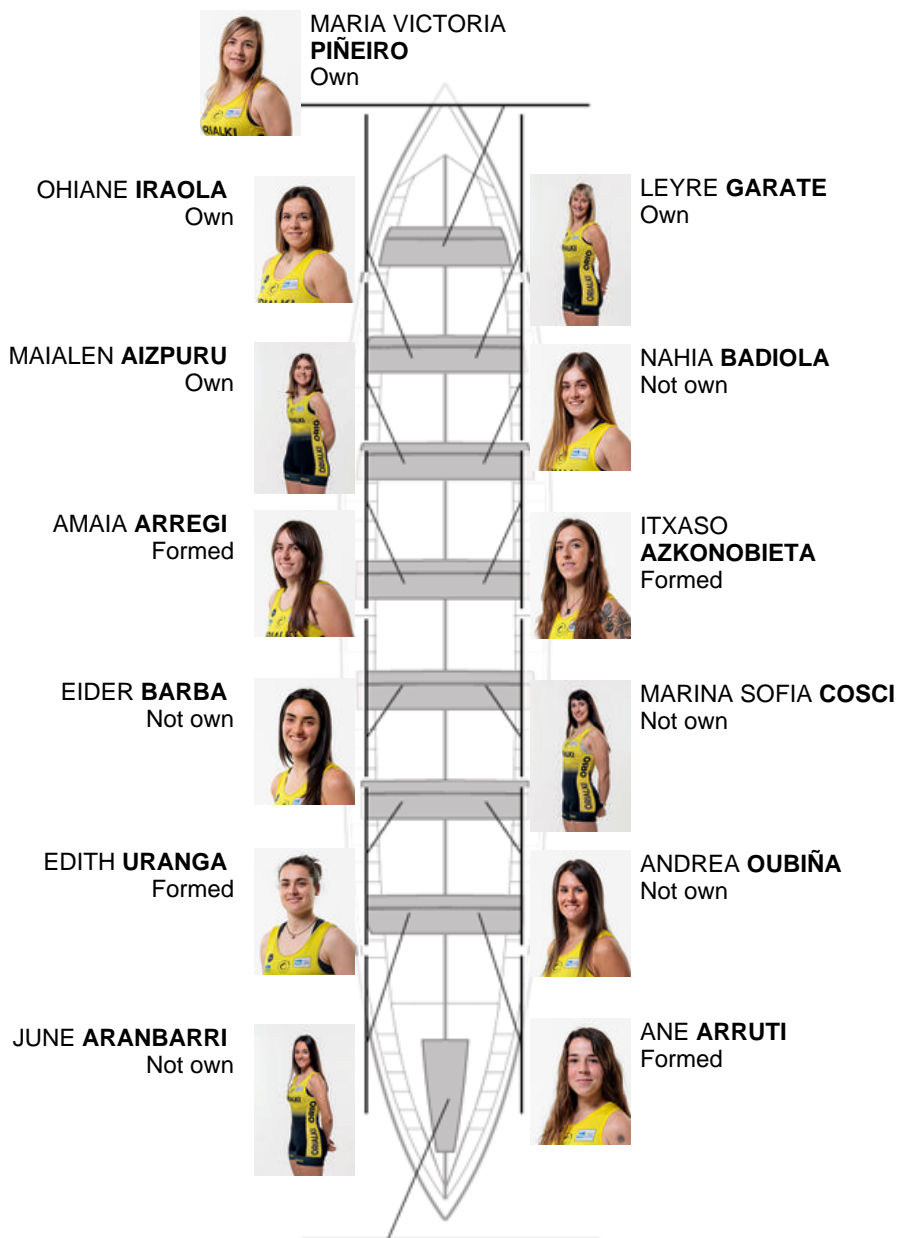

	Club	Time	Dif.	%	Points
1	ORIO ORIALKI	11:23,06		100.00%	8

Coach
FRANCESCO
FRANCES

Delegate
IOSU
ESNAOLA ATXEGA

Firma y sello

Subtitutes

Rower
~~ANBERRI~~
~~ESNAOLA ATXEGA~~

Not row

NADETH AGIRRE
Captain
Formed