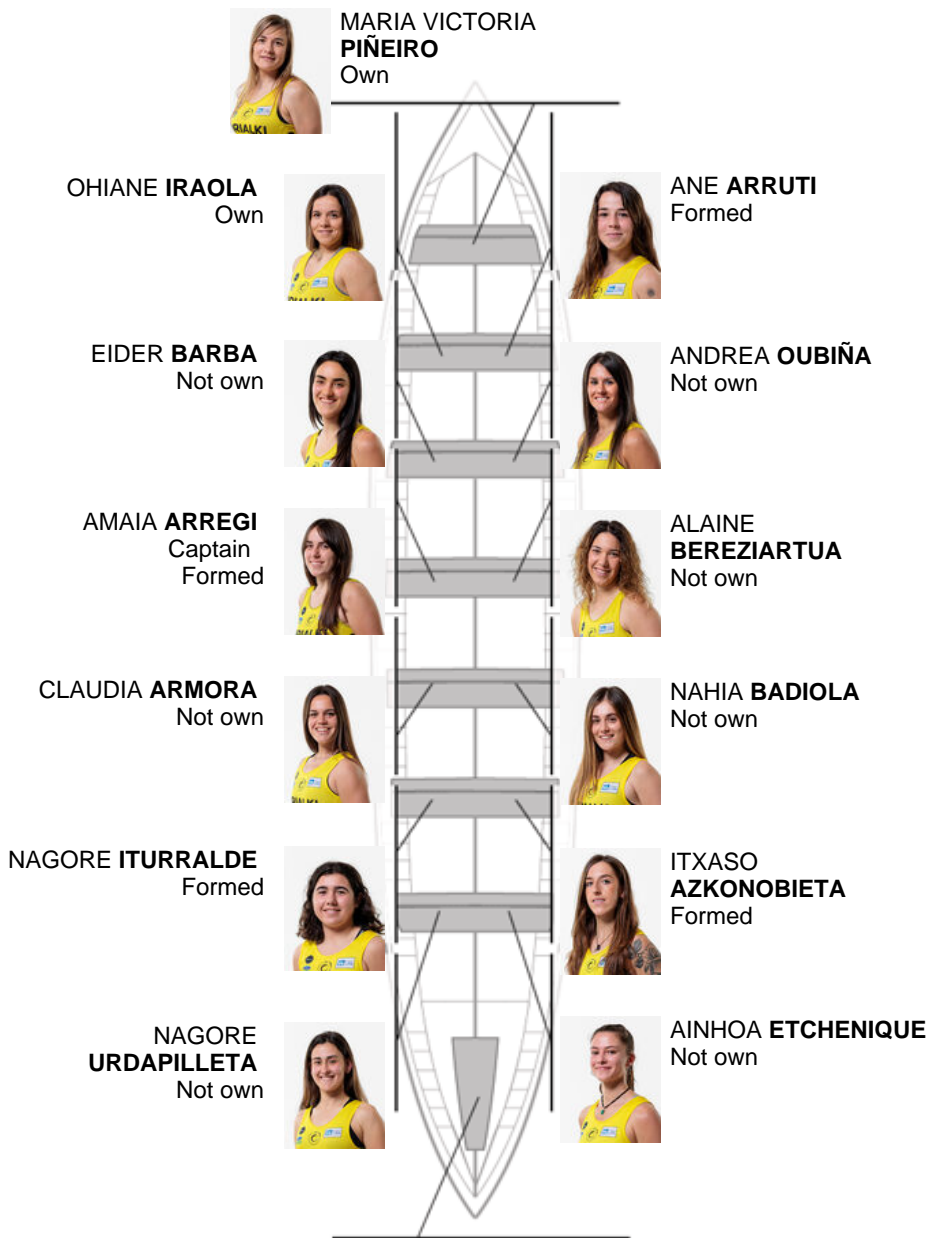

Club	Time	Dif.	%	Points
3	ORIO ORIALKI	11:18,52	00:09.26	101.38%	6

Firma y sello

Subtitutes

Formed

MAIDER ECHANIZ
Not own

Formed:4
Own: 2
Not own: 8