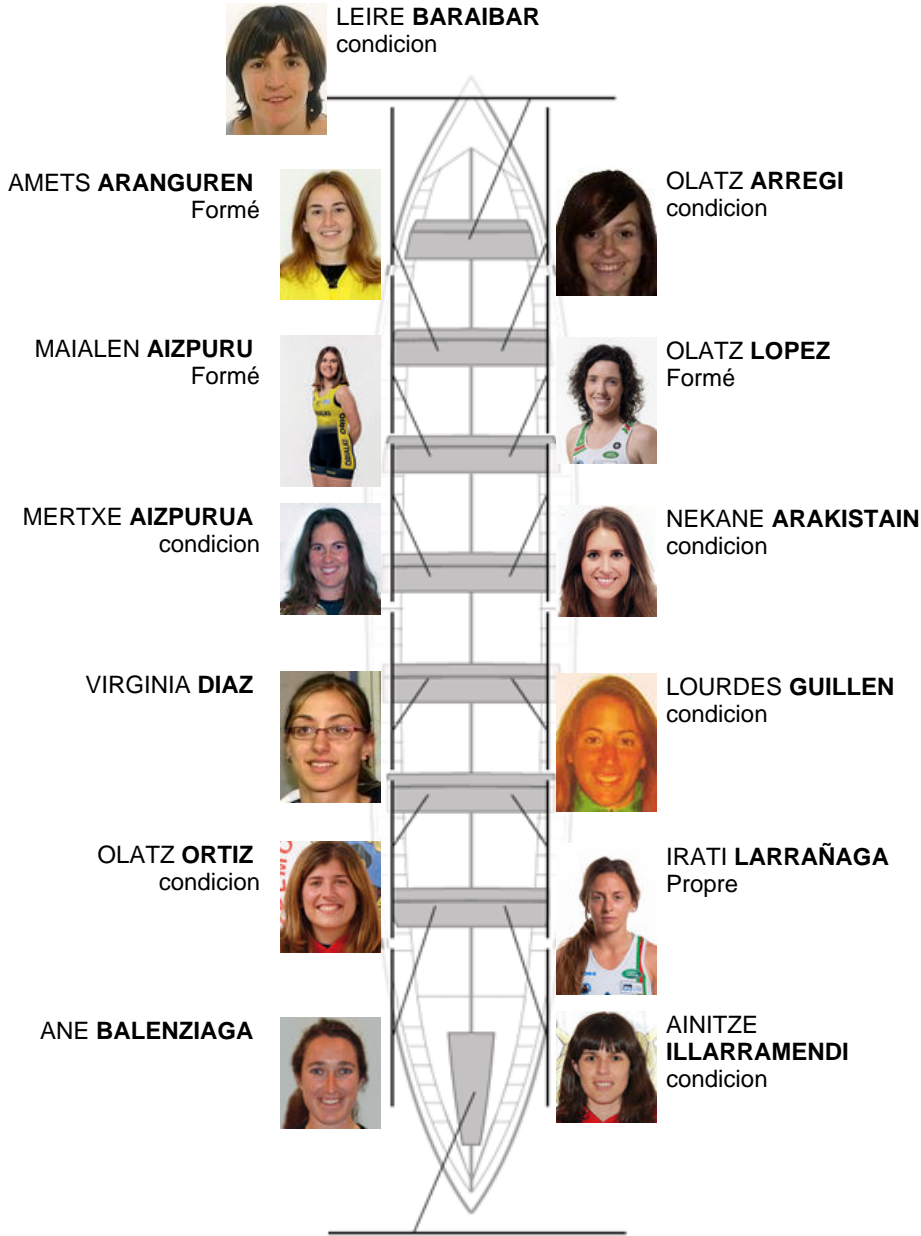

Club	Temp	Dif	%	Points
4	GETARIA-TOLOSA	11:22,60	00:10.94	101.62%	1

Firma y sello

Supleánts

OLATZ ALDALUR
condicion

Formé:3

Prope: 11

Non prope: