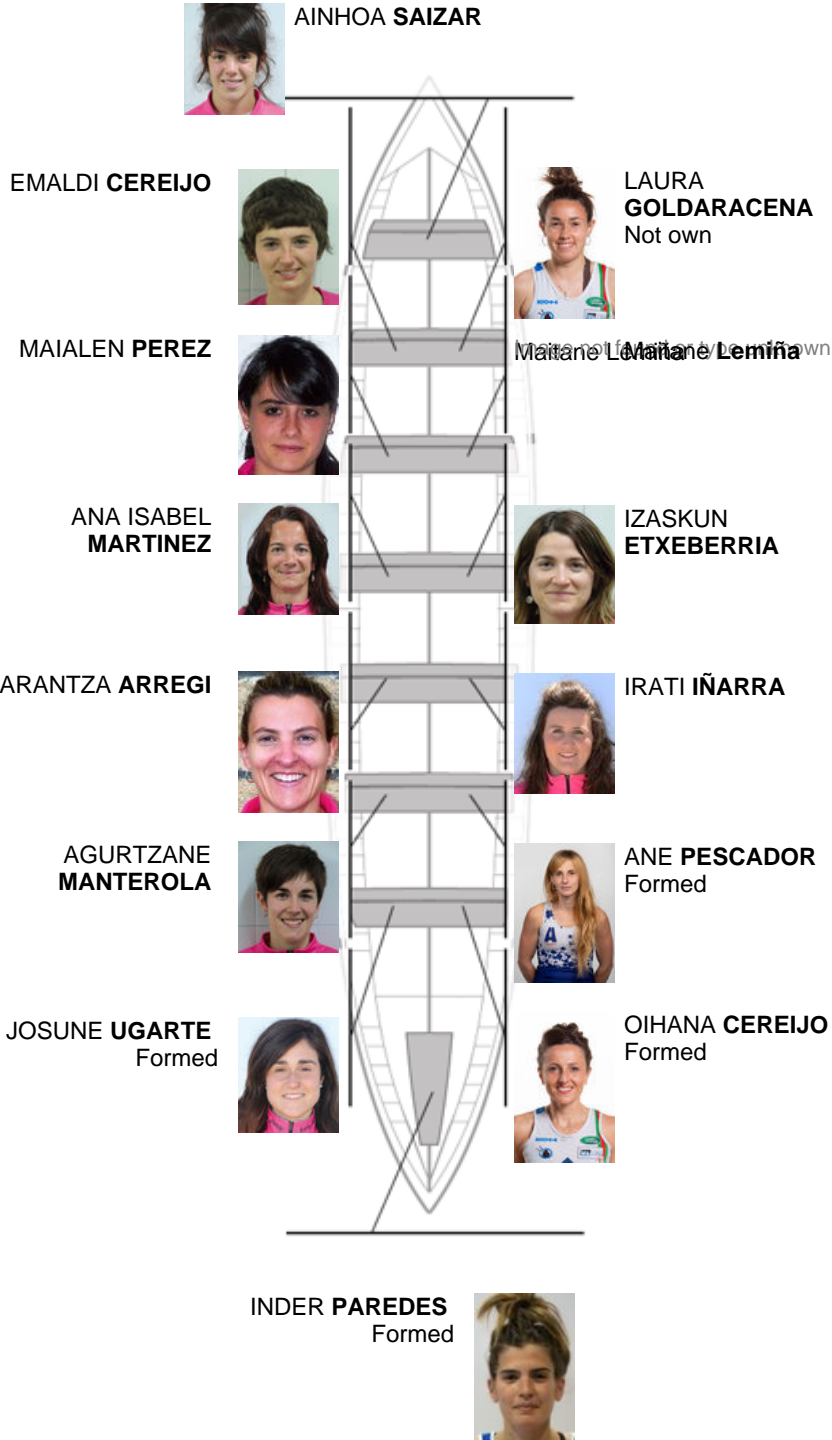

	Club	Time	Dif.	%	Points
4	SAN JUAN IBERDROLA	11:19,94	00:25.28	103.86%	1

Coach
ANDER
OTERO SISTIAGA

Delegate
MAIXABEL
DIAGO

Firma y sello

Subtitutes

Boatskipper
ASANUBAZU
~~ASANUBAZU~~
condicion

Formed:4
Own: 9
Not own: 1