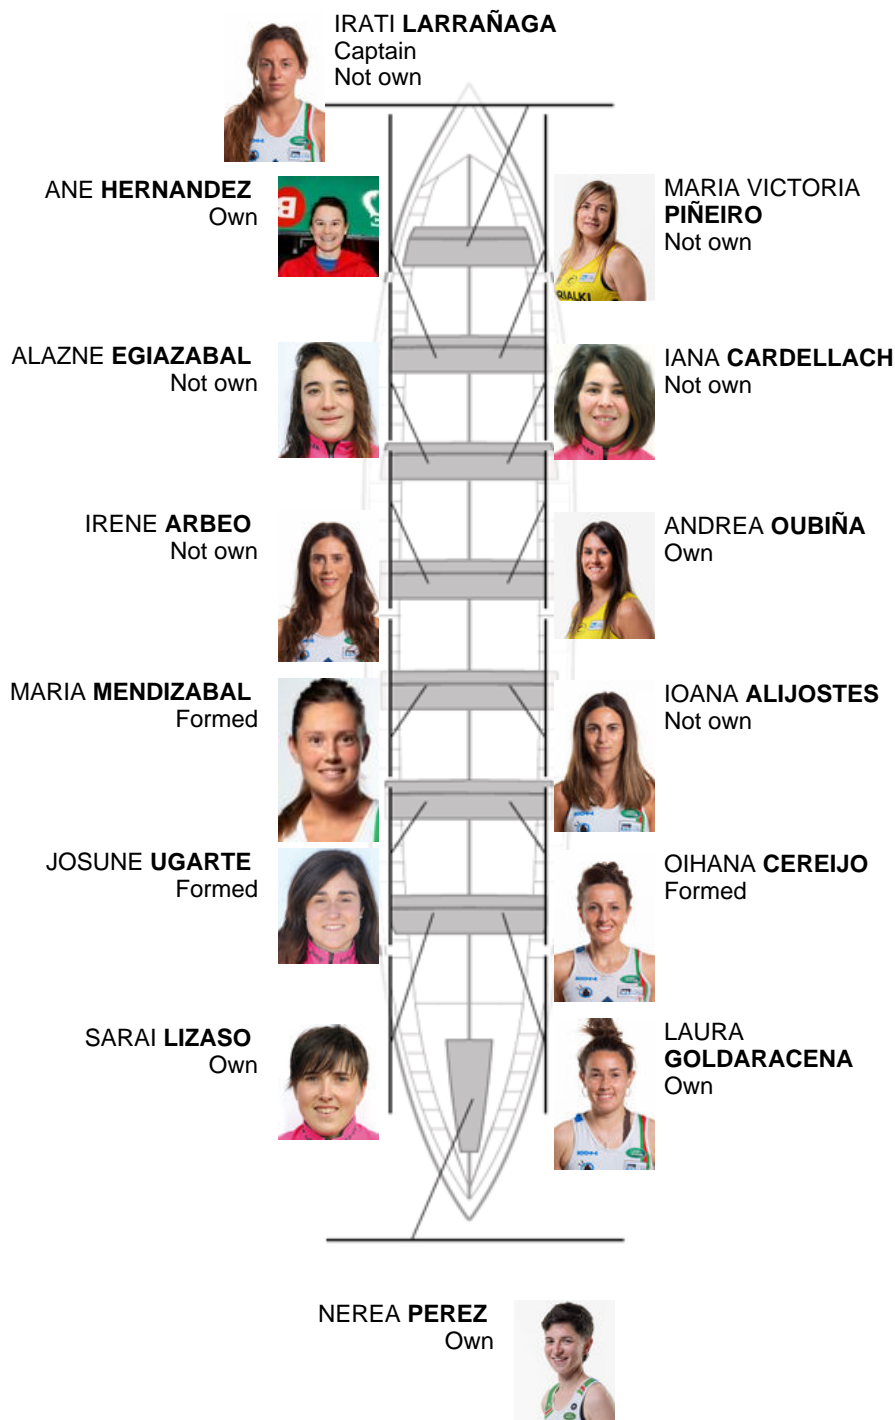

	Club	Time	Dif.	%	Points
3	SAN JUAN IBERDROLA	10:59,07	00:02.80	100.42%	2

Coach
ANATZ
GEREÑO OMIL

Delegate
AITOR
UGARTE SERRANO

Firma y sello

Subtitutes

Ripper
**ANERGA
BERRAZA**

Not used

Formed:3