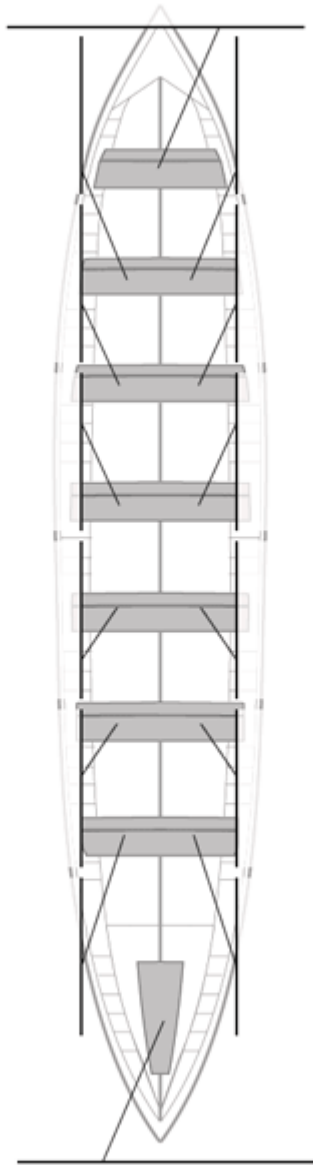

	Club	Tempo	A favor	%	Puntos
2	SAN JUAN IBERDROLA	13:01,37	00:36.32	104.87%	7

Image not found or type unknown

Adestrador

Image not found or type unknown

Delegado

Firma e sello

Suplentes

Canteirans: