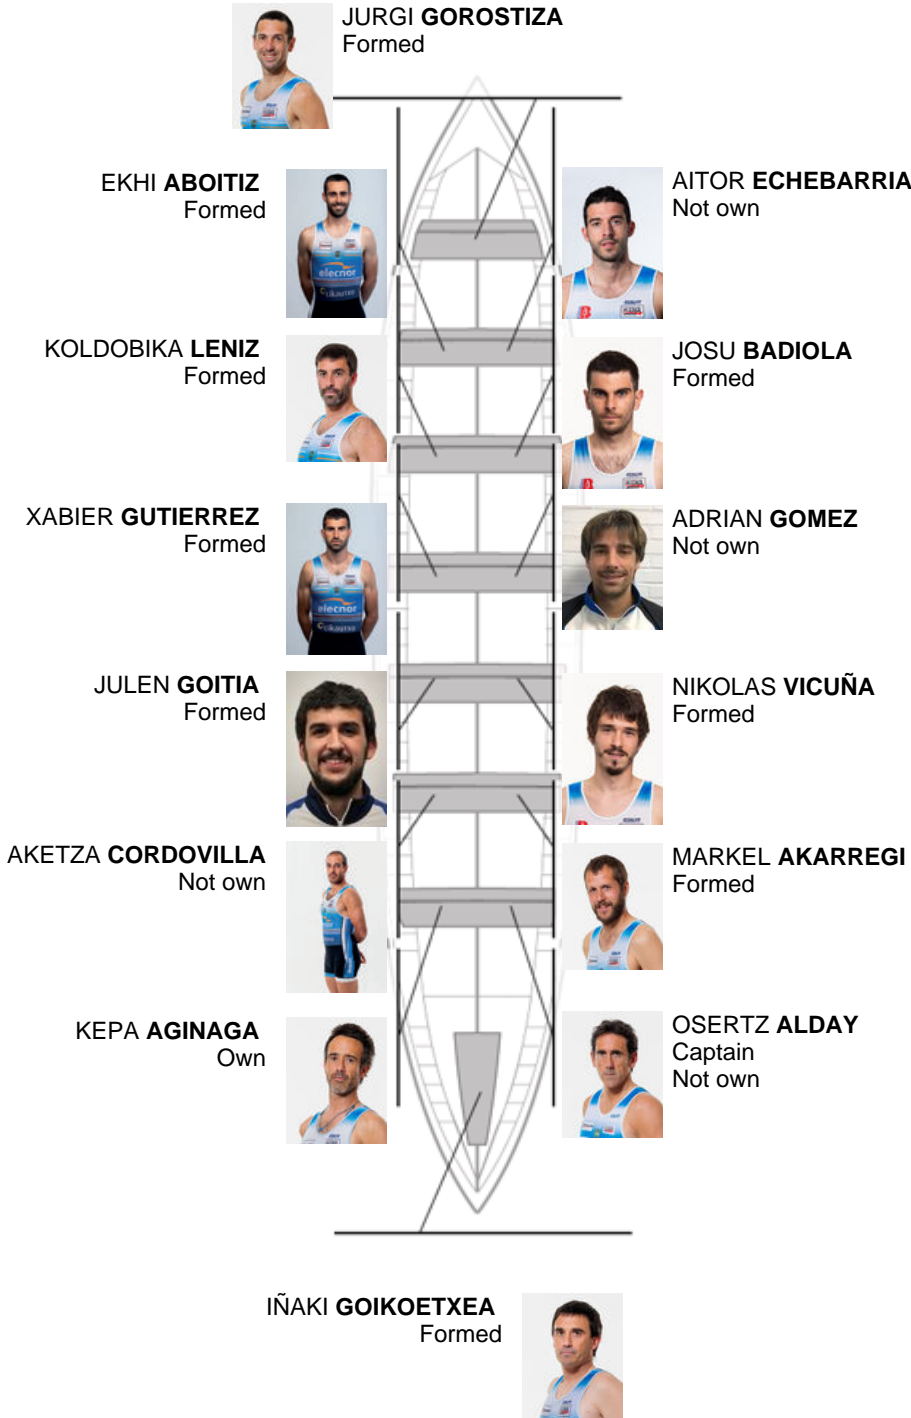

Club	Time	Dif.	%	Points
9	LEKITTARRA ELECNOR	20:52,60	00:40.24	103.31%	4

Firma y sello

Subtitutes

Formed:9
Own: 1
Not own: 4