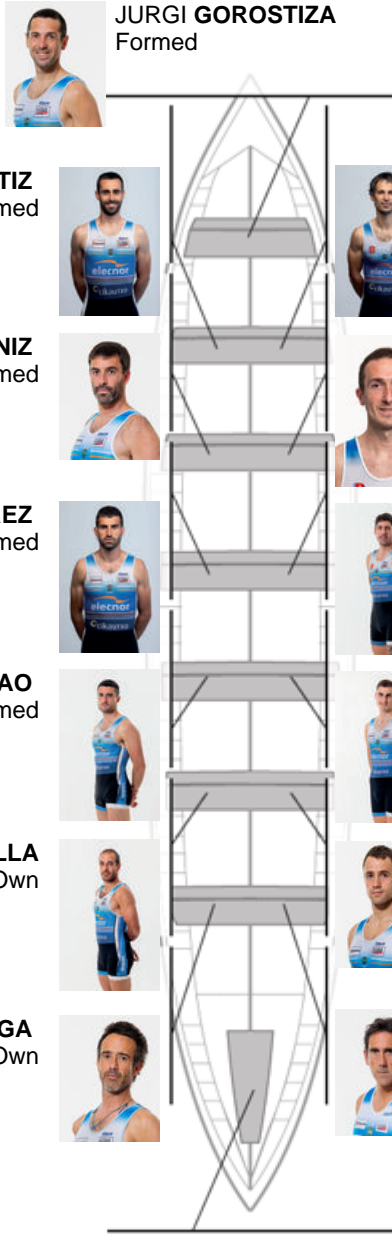

	Club	Time	Dif.	%	Points
12	LEKITTARRA ELECNOR	20:35,86	00:34.25	102.85%	1

Coach
**OSERTZ
ALDAY**

Delegate
**ALEX
BARAINKA**

Firma y sello

JURGI GOROSTIZA
Formed

EKHI ABOITIZ
Formed

KOLDOBIKA LENIZ
Formed

XABIER GUTIERREZ
Formed

PATXI BILBAO
Formed

AKETZA CORDOVILLA
Own

KEPA AGINAGA
Own

ARITZ SANCHEZ
Own

JON LUZARRAGA
Not own

MARKEL ZATIKA
Formed

AIMAR ZATIKA
Formed

MIKEL ZUBIAURRE
Own