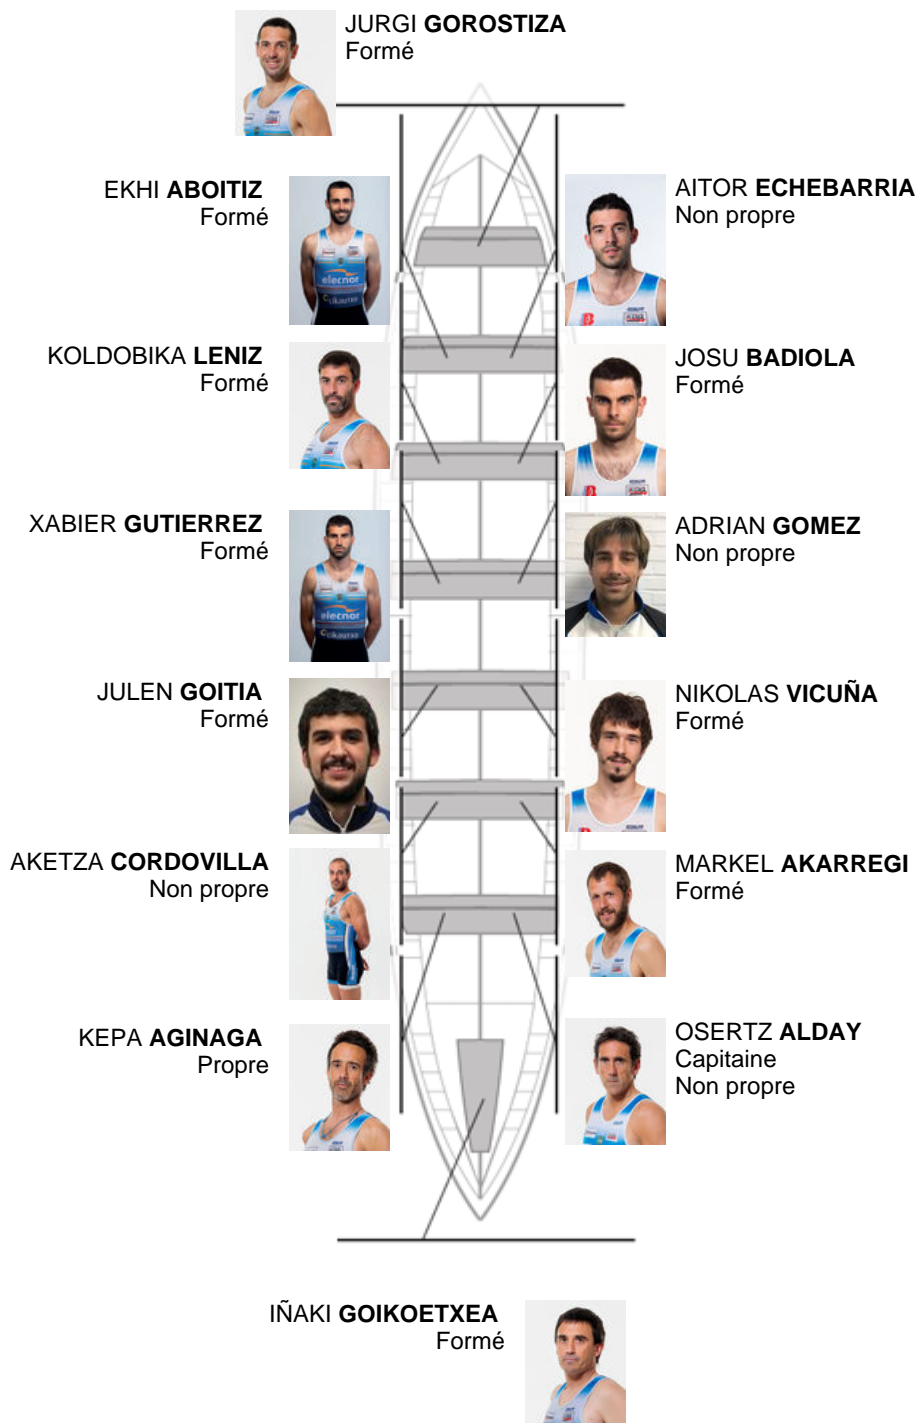

	Club	Temp	Dif	%	Points
9	LEKITTARRA ELECNR	20:52,60	00:40.24	103.31%	4

Coach
OSERTZ
ALDAY

Délégué
JON
GOITIZ

Firma y sello

Supleánts

Remeur / patron
~~XXXXXXXXXX~~
~~XXXXXXXXXX~~

Non propre

Formé:9