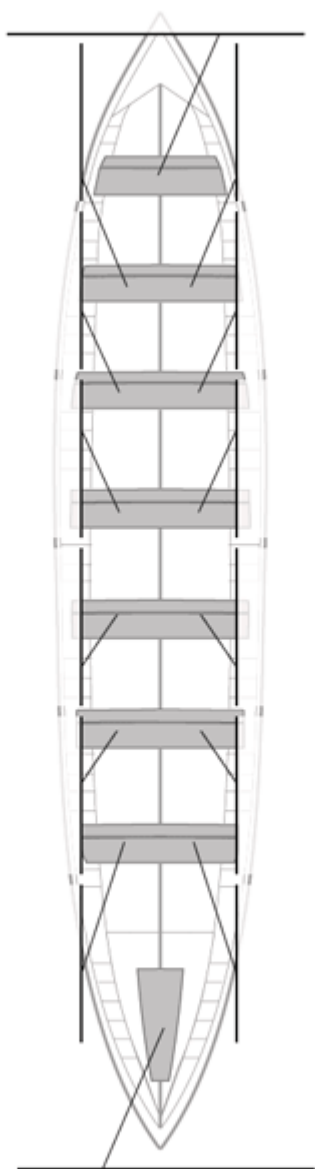

Club	Tempo	A favor	%	Puntos
10	LEKITTARRA ELECNOR	18:52,23	00:28,13	102.55%	3

Image not found or type unknown

Adestrador

Image not found or type unknown

Delegado

Firma e sello

Suplentes

Canteirans:

Propios:

Non propio: