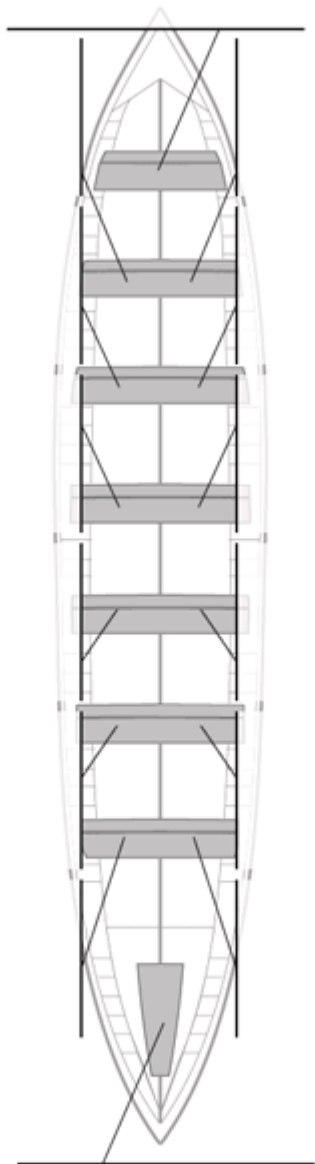

	Club	Time	Dif.	%	Points
12	SAN JUAN CMO Valves	22:34,67	01:16,37	105.98%	1

Image not found or type unknown

Coach

Image not found or type unknown

Delegate

Firma y sello

Subtitutes

Formed: