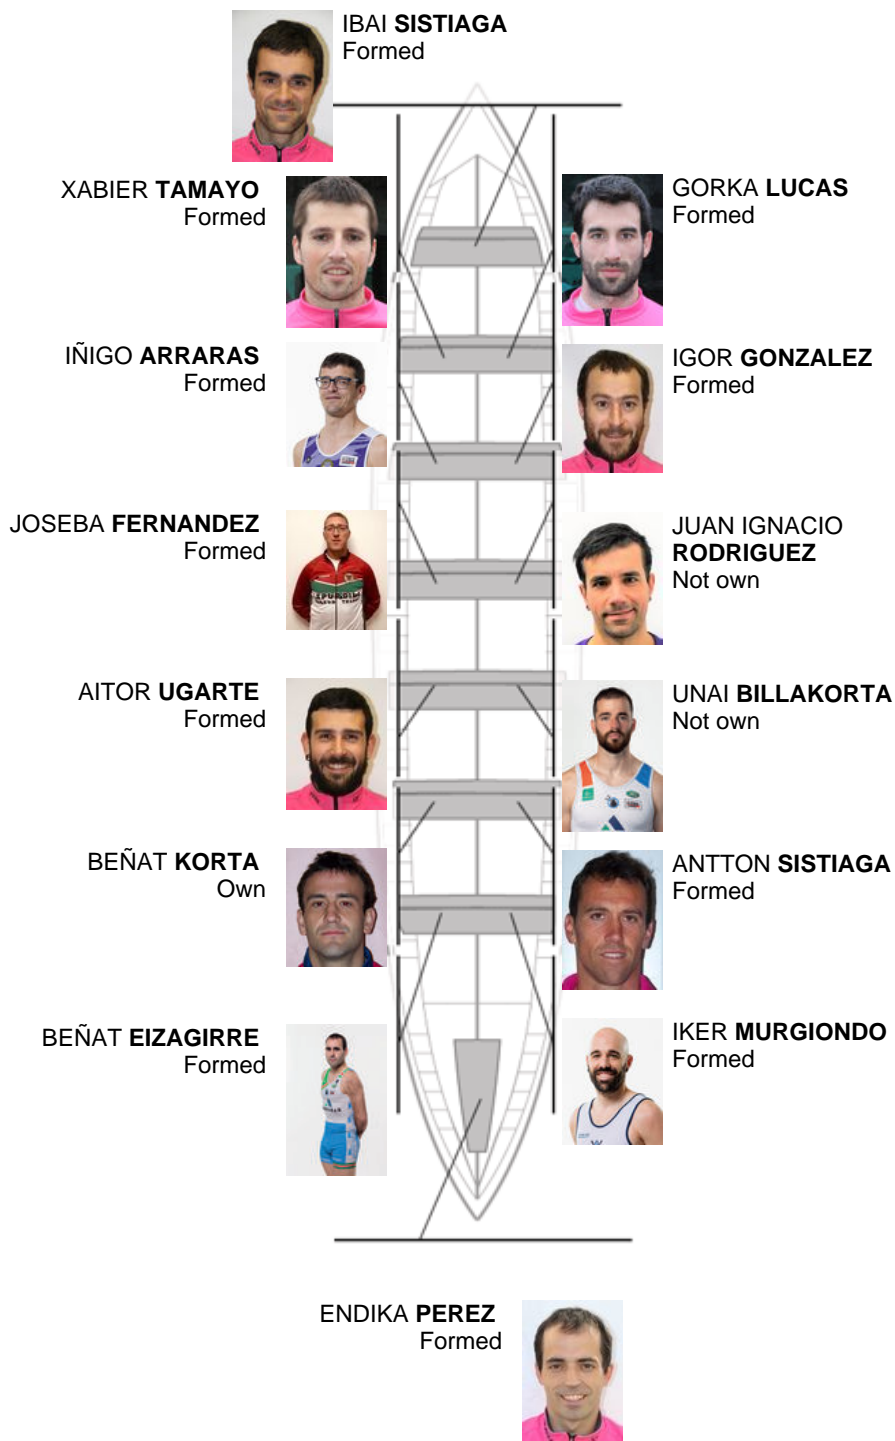

07-20-2013 / IV Bandera Iberdrola - Scoring

| | Club | Time | Dif. | % | Points |
|---|---------------------|----------|----------|---------|--------|
| 8 | SAN JUAN CMO Valves | 19:37,30 | 00:20.08 | 101.73% | 5 |

Coach
JOSE ANTONIO
FERNANDEZ

Delegate
BEÑAT
MENDIZABAL

Firma y sello

Subtitutes

Rower
BEÑAT BERRERDER
BEÑAT BERRERDER

Not own

Formed:11

Own: 1