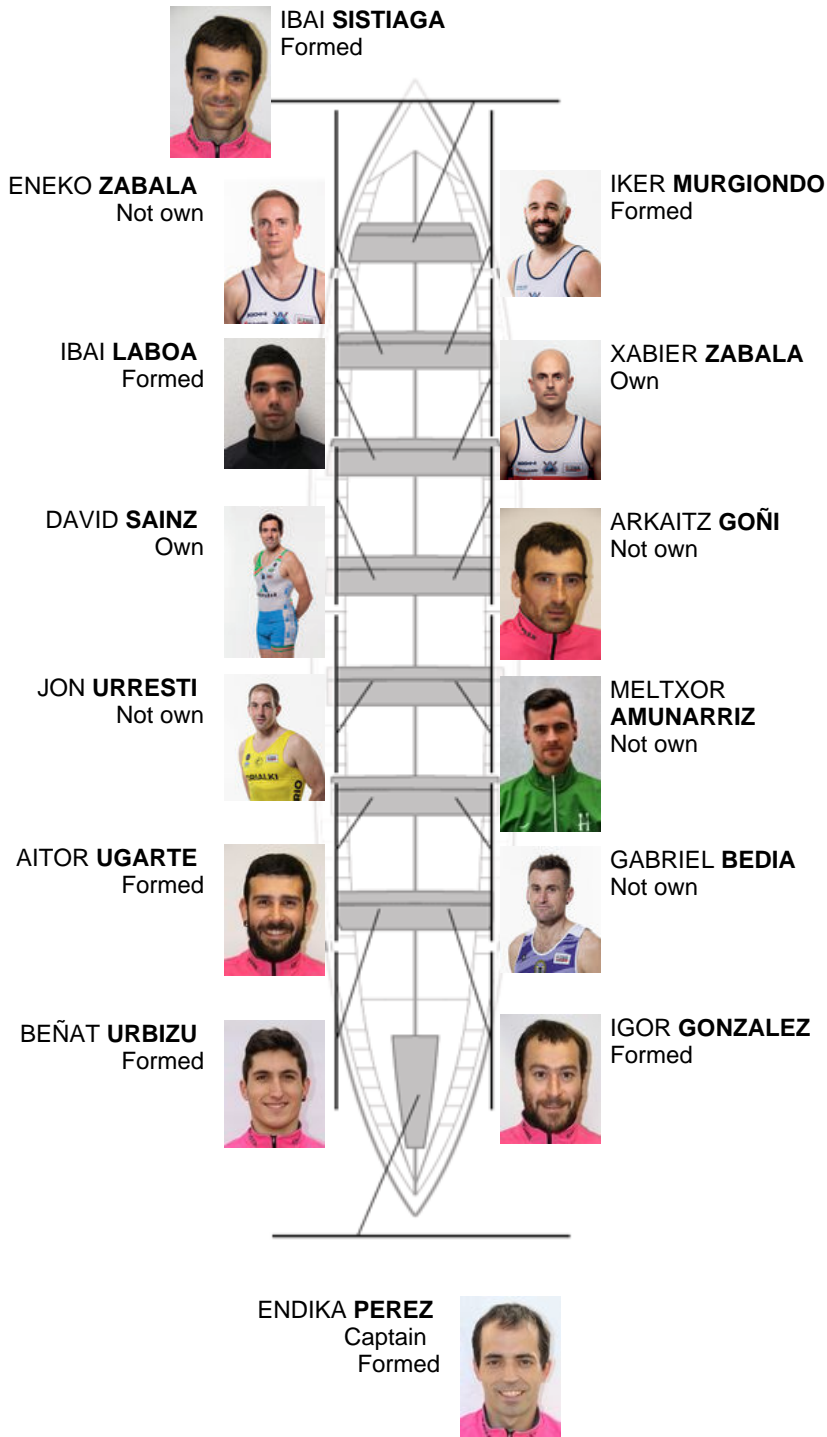

07-16-2017 / X Bandeira Concello de Ares - Scoring

	Club	Time	Dif.	%	Points
12	SAN JUAN CMO Valves	20:32,46	00:48.14	104.06%	1

Coach
JUAN MARI
ETXABE

Delegate
JOSE MIGUEL
BERAZA

Firma y sello

Subtitutes

Rower
~~IBAI LABOA~~
~~BERBAZ~~
Formed