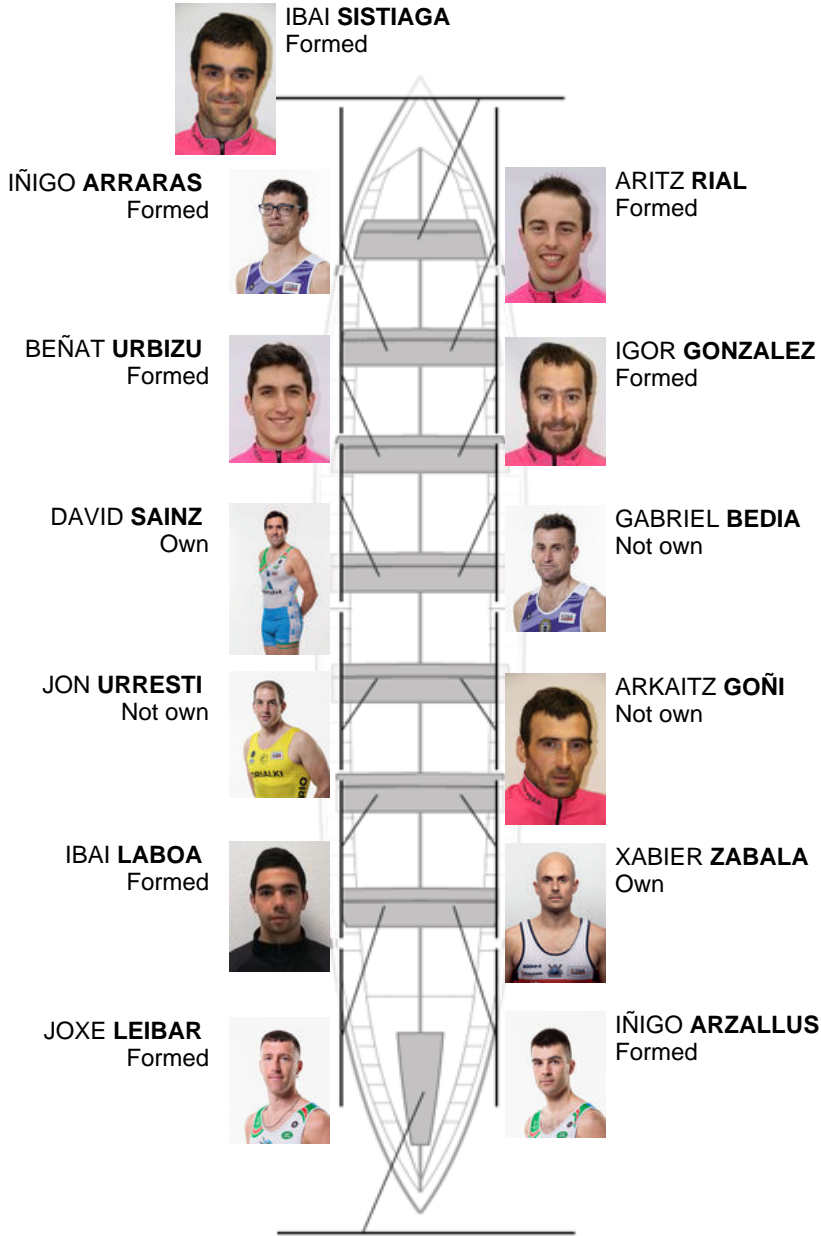

09-17-2017 / XLVII GP - XLIII Bandera El Corte Inglés - Scoring

	Club	Time	Dif.	%	Points
7	SAN JUAN CMO Valves	19:56,20	00:46.10	104.00%	6

Coach
JUAN MARI
ETXABE

Delegate
XABIER
ARRARAS

Firma y sello

Subtitutes

Rower
~~ENEKO MENDIZ~~
ENEKO MENDIZ
Not own

Formed:9
Own: 2
Not own: 3

ENDIKA PEREZ
Captain
Formed