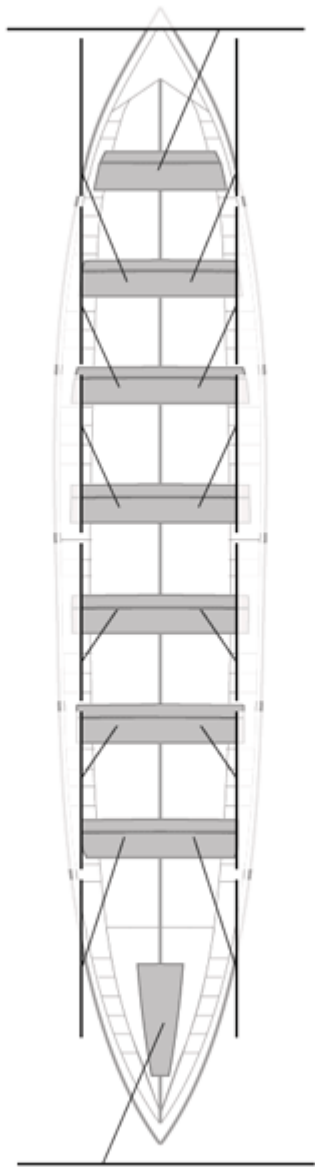

	Club	Temp	Dif	%	Points
6	SAN JUAN CMO Valves	19:59,68	00:24,42	102,08%	0

Image not found or type unknown

Coach

Image not found or type unknown

Delegue

Firma y sello

Supleánts

Formé:

Prope:

Non prope: