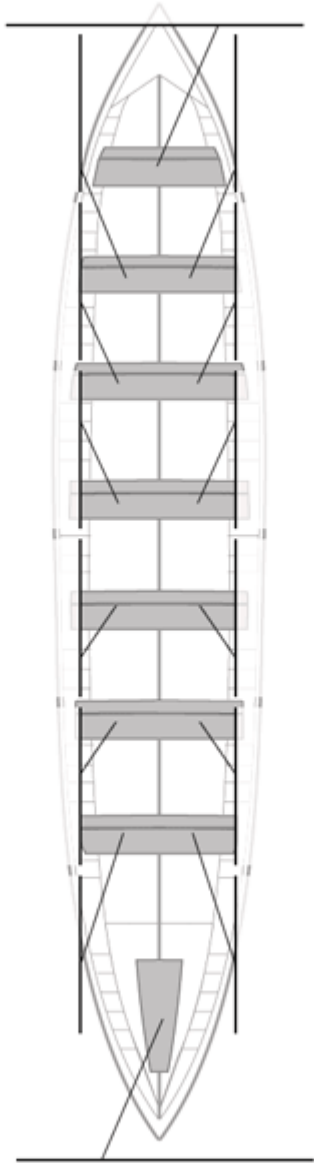

	Club	Temp	Dif	%	Points
12	TRINTXERPE CARGLASS	20:57,40	01:15,14	106.36%	1

Image not found or type unknown

Coach

Image not found or type unknown

Delegue

Firma y sello

Supleánts

Formé:

Prope:

Non prope: