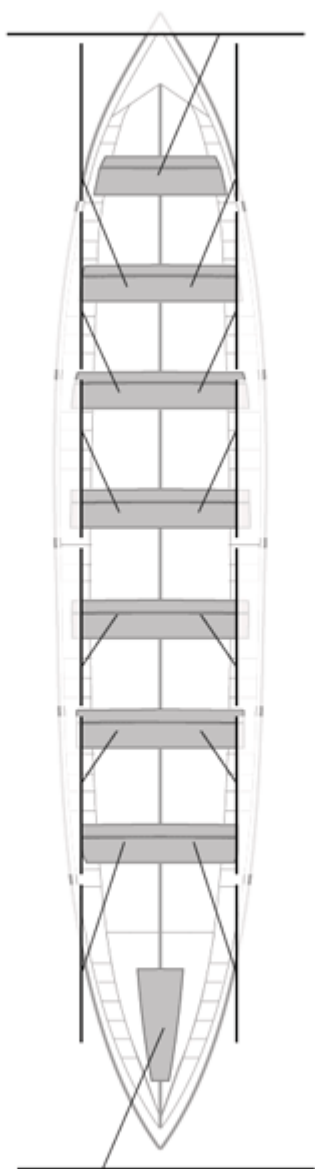

	Club	Time	Dif.	%	Points
13	BERMEO URDAIBAI	20:07,09			0

Image not found or type unknown

Coach

Image not found or type unknown

Delegate

Firma y sello

Subtitutes

Formed: