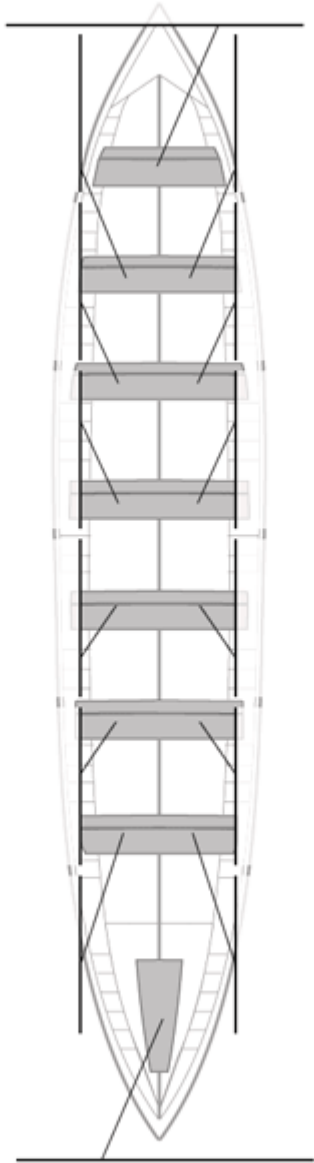

07-08-2006 / III Bandeira Cidade Riveira - Scoring

	Club	Time	Dif.	%	Points
10	BERMEO URDAIBAI	20:26,35	00:25,38	102.11%	3

Image not found or type unknown

Coach

Image not found or type unknown

Delegate

Firma y sello

**Subtitutes**

**Formed:**

**Own:**

**Not own:**