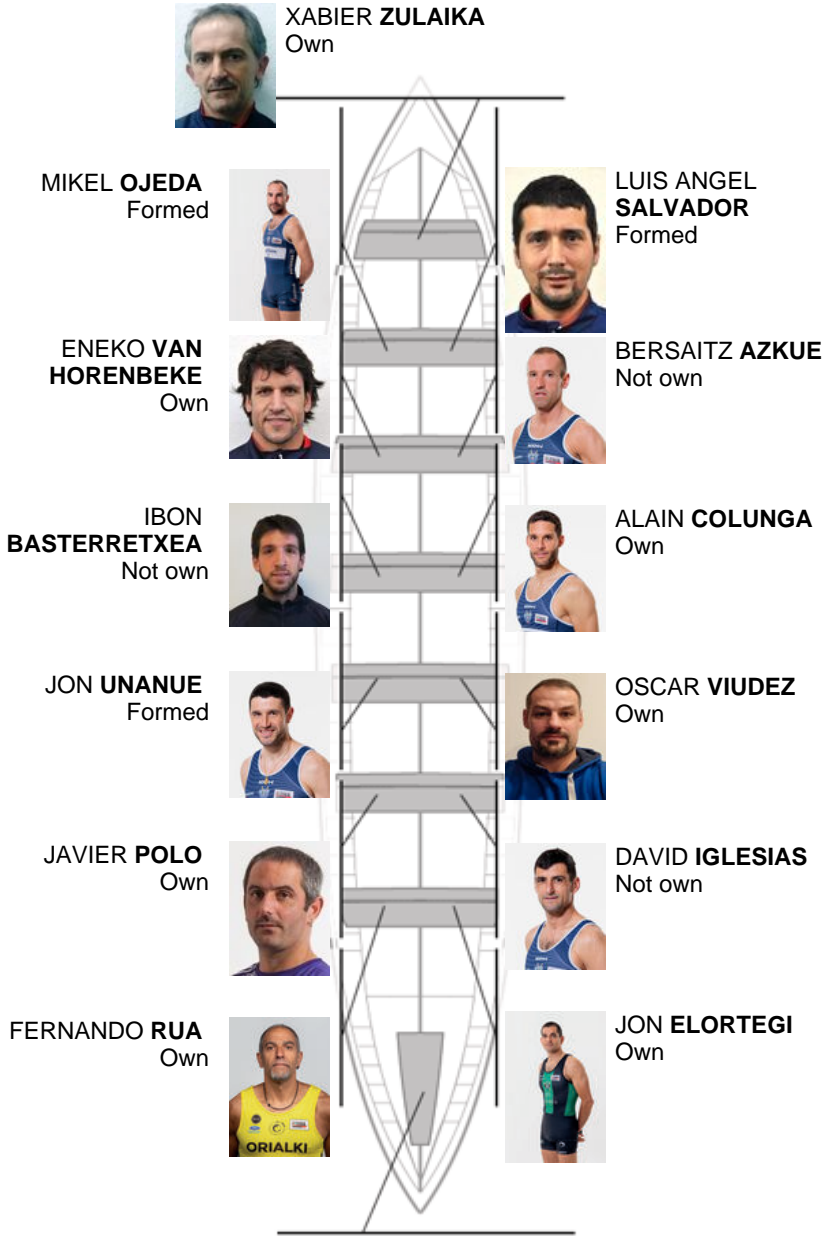

07-11-2015 / III Bandera "la Caixa" - Scoring

	Club	Time	Dif.	%	Points
2	BERMEO URDAIBAI	19:30,82	00:02.04	100.17%	11

Coach  
JON  
SALSAMENDI

Delegate  
AGUSTIN  
ARAMBURU GARCIA

Firma y sello

Subtitutes

Rower  
~~MIKEL OJEDA~~  
~~MIKEL OJEDA~~  
Mikel OJEDA  
Not own  
Not own