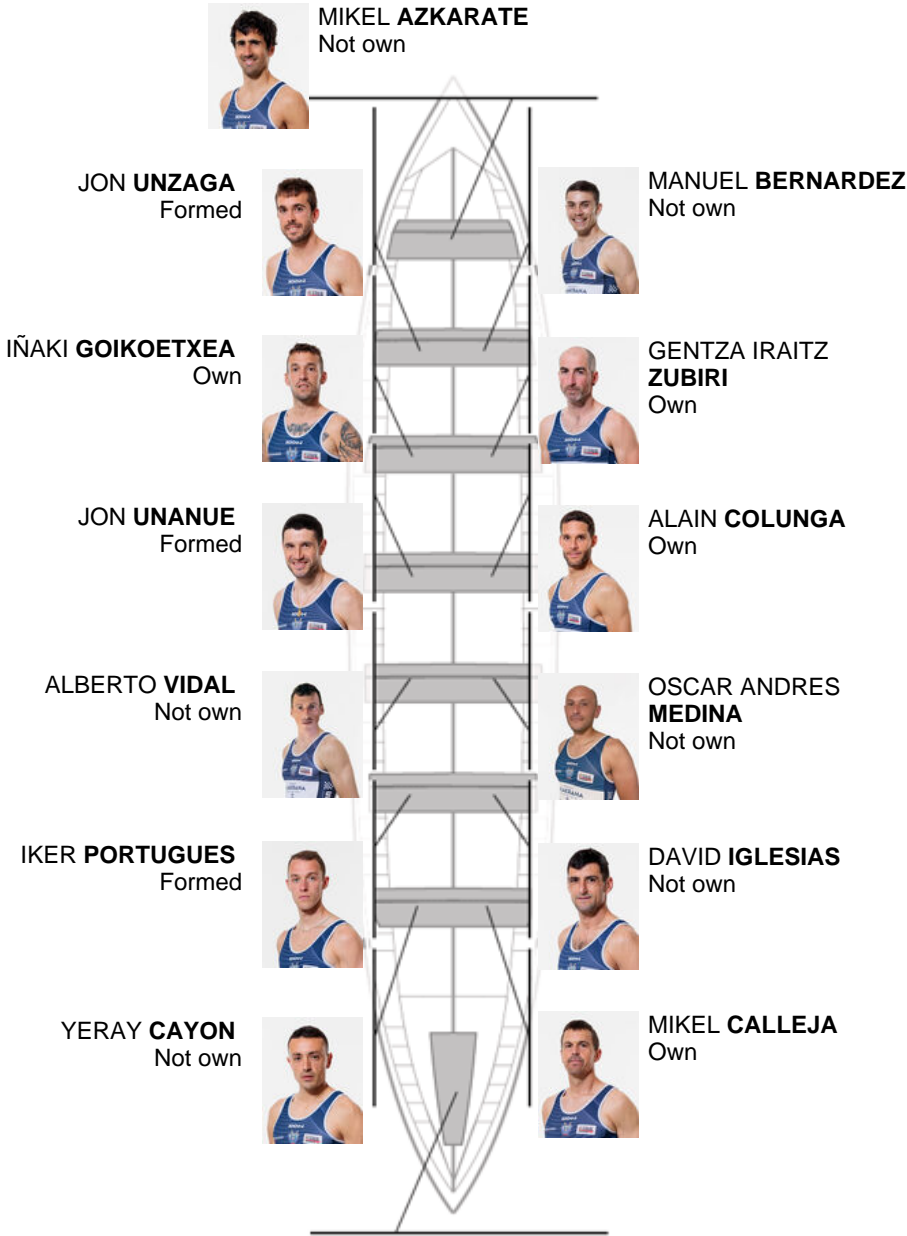

	Club	Time	Dif.	%	Points
1	BERMEO URDAIBAI	20:23,54		100.00%	12

Coach
IKER
ZABALA

Delegate
PATXI XABIER
KAREAGA RUIZ

Firma y sello

Subtitutes

~~RIVERA~~
~~ALONSO~~
~~ESTEBAN~~
CIZNERO
~~ALONSO~~
Formed

Formed:3
Own: 4
Not own: 7

GORKA ARANBERRI
Captain
Not own