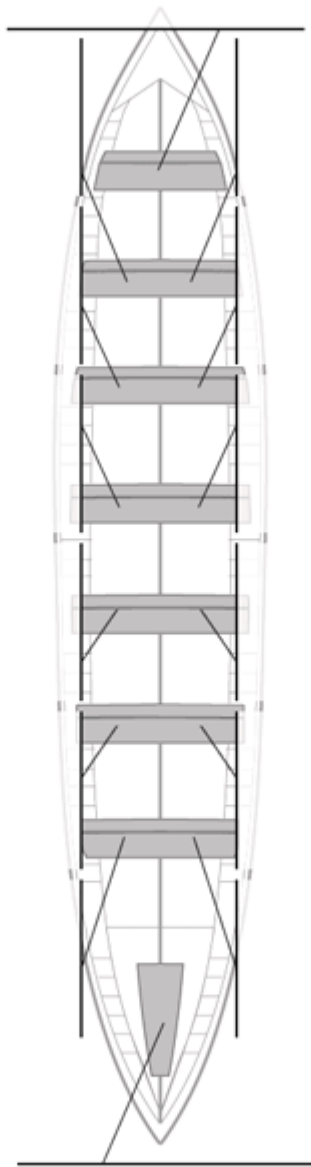

	Club	Temp	Dif	%	Points
6	BERMEO URDAIBAI	19:35,41	00:18,41	101.59%	7

Image not found or type unknown

Coach

Image not found or type unknown

Delegue

Firma y sello

Supleánts

Formé:

Prope:

Non prope: