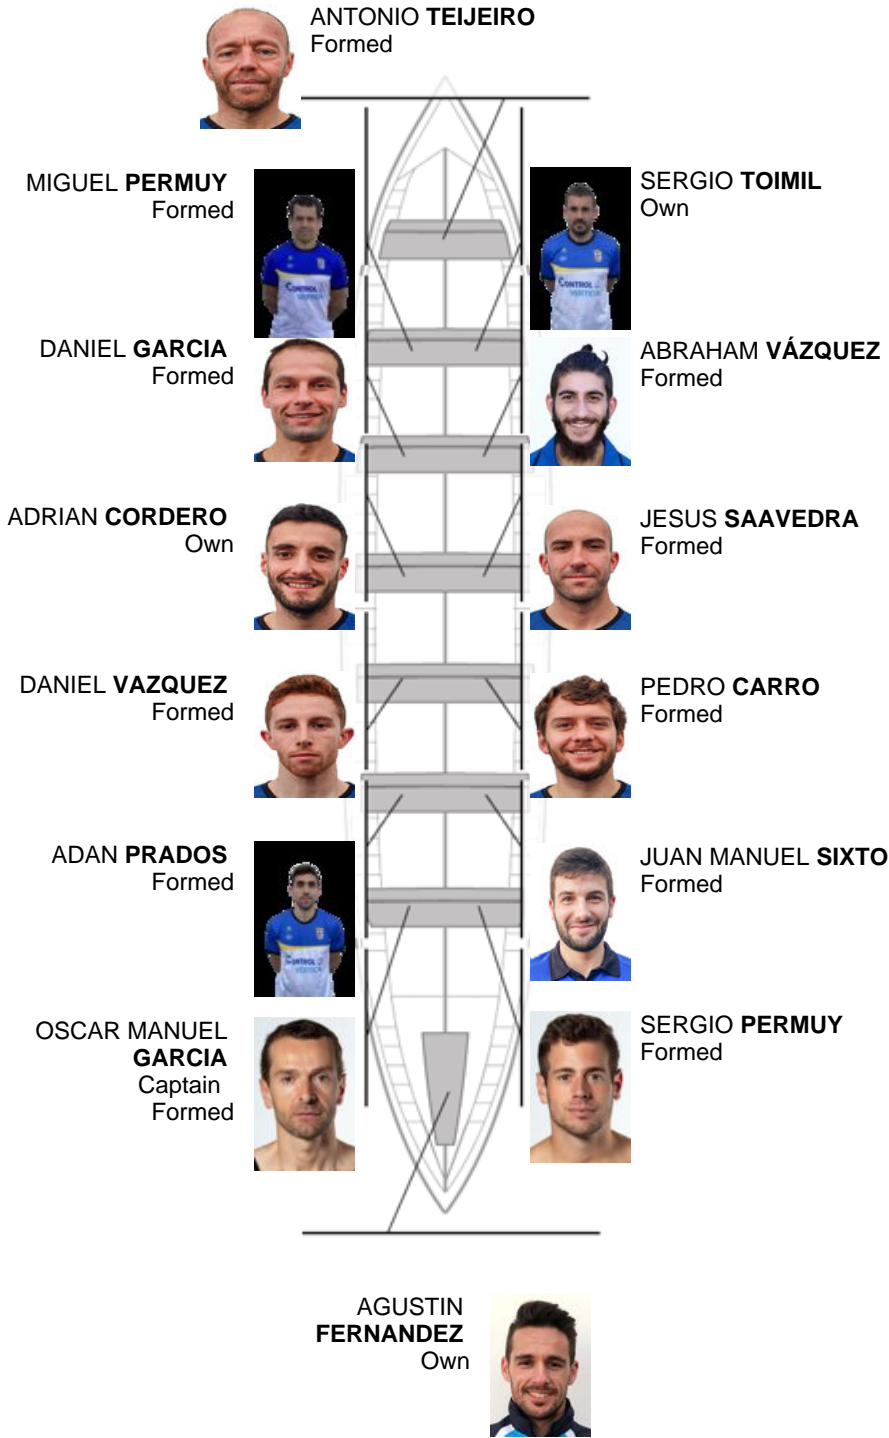

	Club	Time	Dif.	%	Points
2	CLUB DE REMO DE ARES	22:40,14	00:05.86	100.43%	3

Coach
AGUSTÍN FERNÁNDEZ

Delegate
MANUEL PEÑA FERNANDEZ

Firma y sello

Subtitutes

~~RODRÍGUEZ~~
~~RODRÍGUEZ~~
~~RODRÍGUEZ~~
~~RODRÍGUEZ~~
~~RODRÍGUEZ~~
Formed
Formed