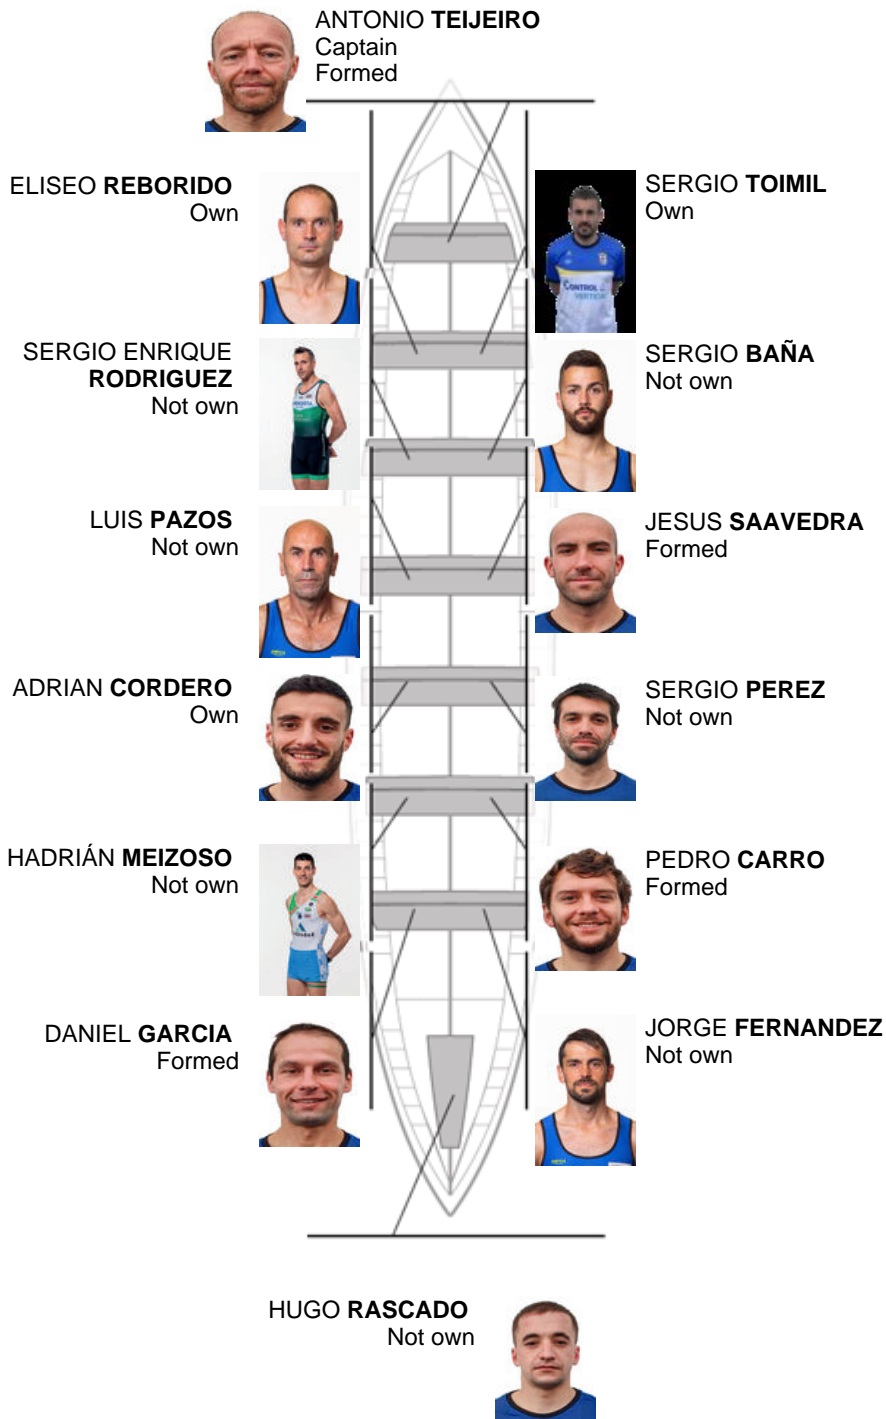

	Club	Time	Dif.	%	Points
12	CLUB DE REMO DE ARES	21:24,66	00:52.46	104.25%	1

Coach
JOSE MANUEL
PELAEZ BOTAS

Delegate
JOSE MANUEL
MONTERO VILAR

Firma y sello

Subtitutes

Rower
~~BERNARDO DEL PUERTO~~
Not own