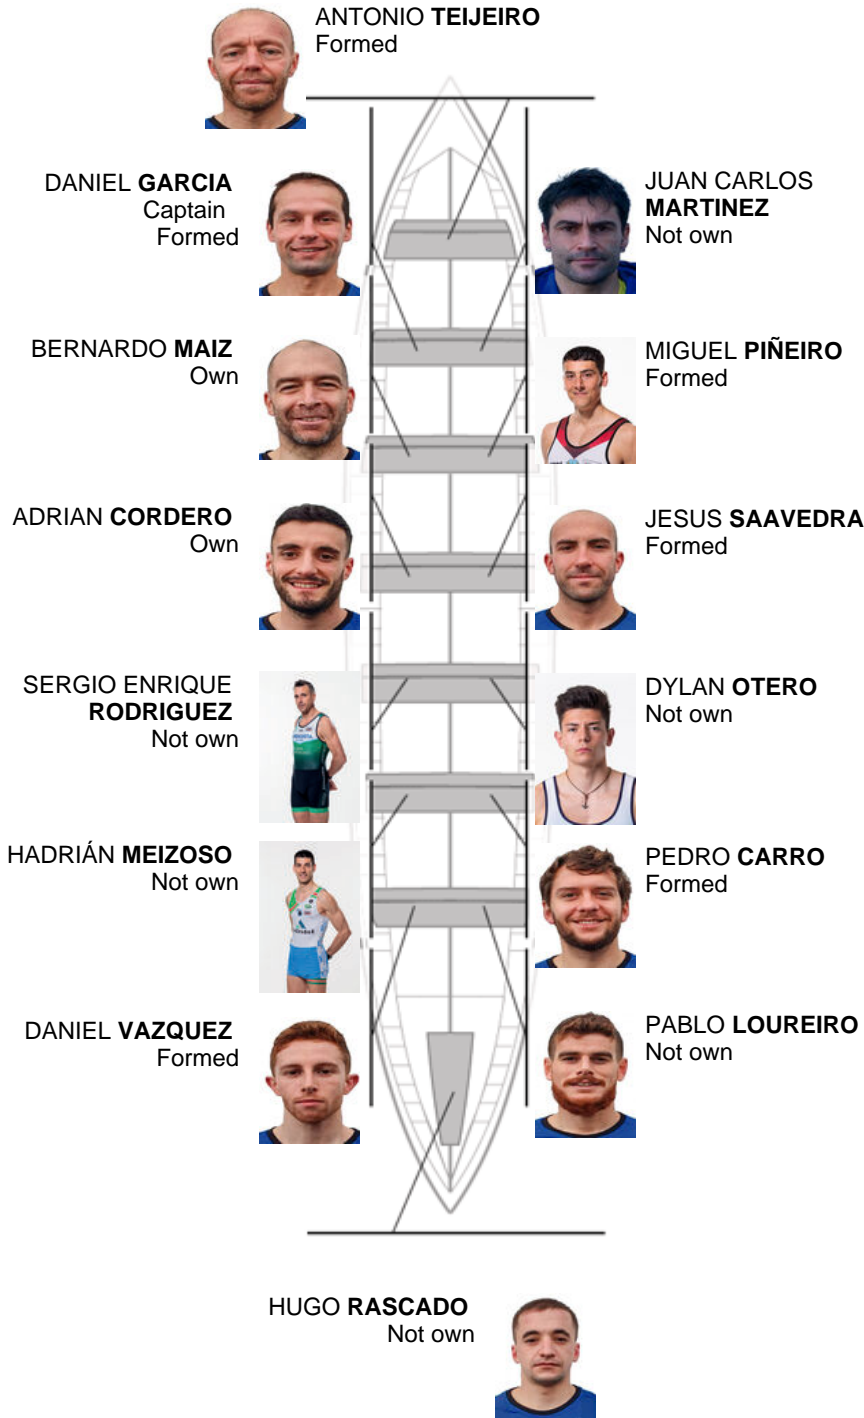

	Club	Time	Dif.	%	Points
11	CLUB DE REMO DE ARES	20:15,42	00:46.94	104.01%	2

Coach
JOSE MANUEL
PELAEZ BOTAS

Delegate
JOSE MANUEL
MONTERO VILAR

Firma y sello

Subtitutes

Rower
~~JOSE MANUEL~~
~~BERNARDO~~
MEIZOSO
Not own
Not own