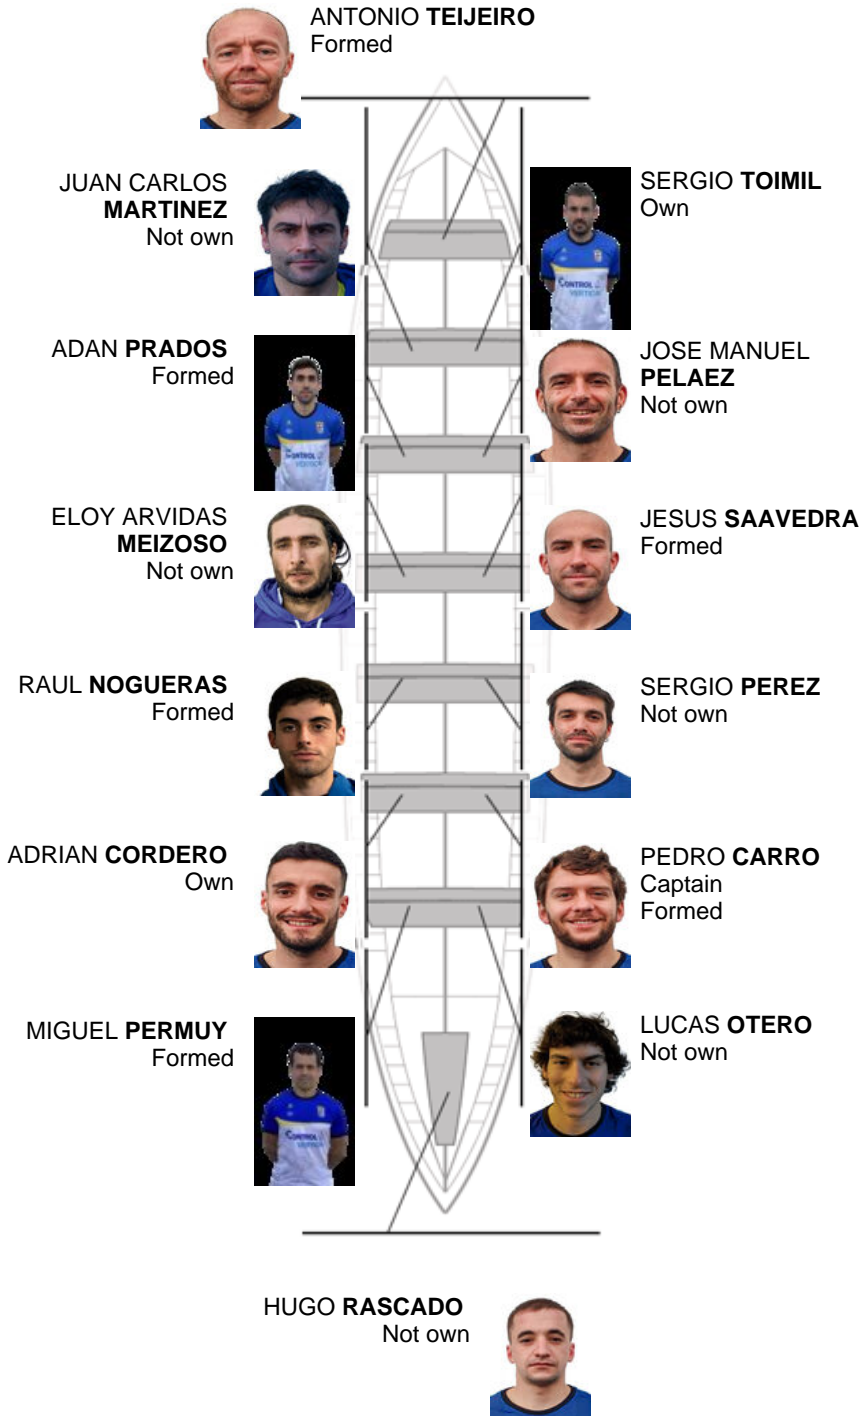

	Club	Time	Dif.	%	Points
5	CLUB DE REMO DE ARES	20:12,28	00:12.52	101.04%	4

Coach
JOSE MANUEL
PELAEZ BOTAS

Delegate
JOSE MANUEL
MONTERO VILAR

Firma y sello

Subtitutes

Subtitute
~~SAVEDRA~~
~~MEIZOSO~~
MAHIA
Not own
Formed